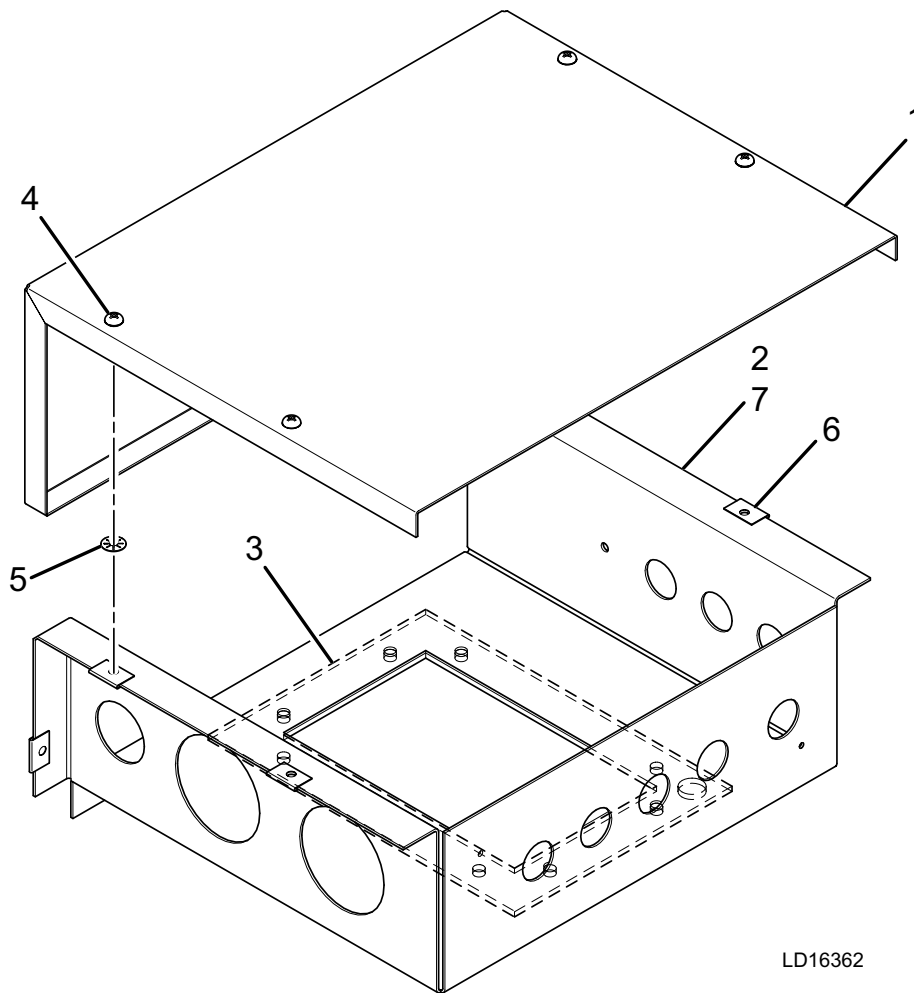

TABLE 48 - JUNCTION BOX

ITEM	DESCRIPTION	QUANTECH PART NUMBER	SAP PART NUMBER	QUANTITY	FIGURE
-	JUNCTION BOX ASSY QWC4	392-00905-000	804762	2	-
1	Cover, Junction Box Compr	092-00905-100	716612	4	52
2	Wrapped, Junction Box	092-00905-200	716613	4	52
3	Gasket, Compr Junction Box	028-15268-000	561654	4	52
4	Captive Screw, Quick Opening	021-19405-000	730493	24	52
5	Retainer, Captive Screw	021-19406-000	730494	24	52
6	Receptacle, Clip-On	021-19407-000	730495	24	52
7	Strip, 1/8" X 3/4" X Roll	028-11995-000	741671	14	52

LD16362

FIGURE 52 - JUNCTION BOX