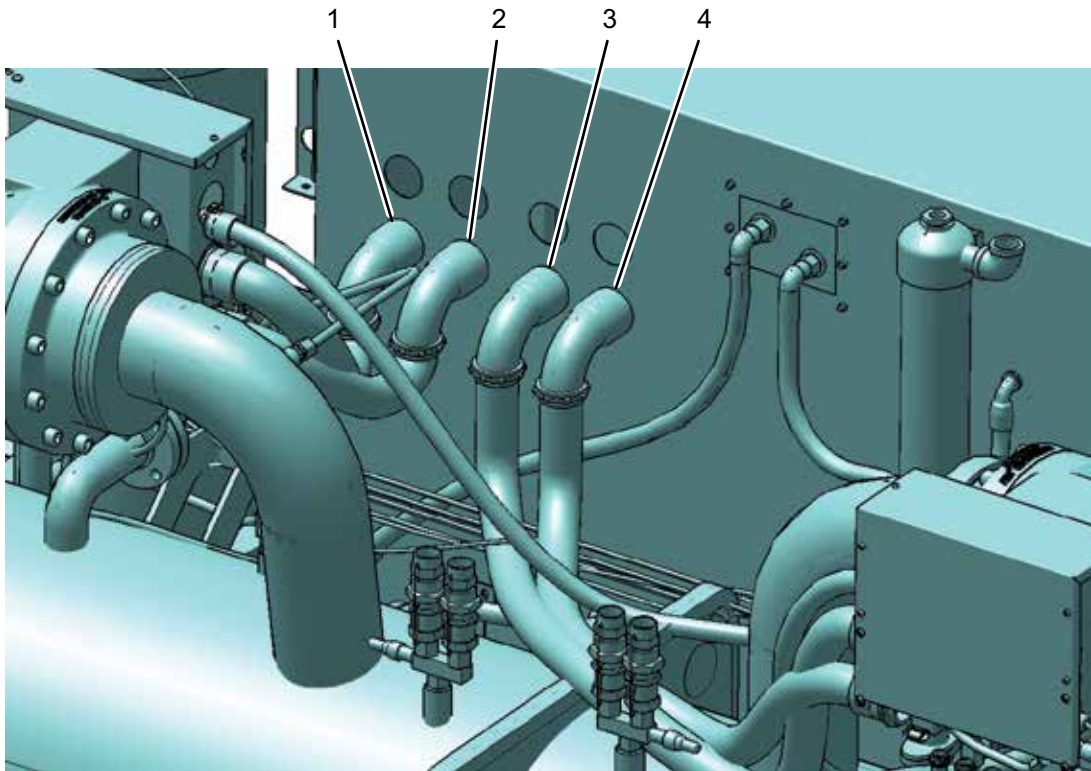

TABLE 46 (CONT'D) - POWER WIRING DUAL SYSTEMS

ITEM	DESCRIPTION	QUANTECH PART NUMBER	SAP PART NUMBER	QUANTITY	FIGURE
3	HARNESS COMPR PW 2A 95	592-00580-409	1061143	1	49
	Conduit, 2"	025-30474-000	738506	6.67 ft.	
	Connector, 2" Straight Connector	025-30475-000	919858	1	
	Connector, 2" Straight Connector	025-30475-000	919858	1	
	Ring Tongue, 7/16" (Comp End)	025-34045-000	1115129	3	
	Ring Tongue, 1/2" (Comp End)	025-34052-000	1115132	1	
	Ring Tongue, 3/8" (VSD End)	025-34459-000	1115139	3	
	Ring Tongue, 7/16" (VSD End)	025-34042-000	1115126	1	
4	HARNESS COMPR PW 2B 95	592-00580-410	1061144	1	49
	Conduit, 2"	025-30474-000	738506	6.67 ft.	
	Connector, 2" Straight Connector	025-30475-000	919858	1	
	Connector, 2" Straight Connector	025-30475-000	919858	1	
	Ring Tongue, 7/16" (Comp End)	025-34045-000	1115129	3	
	Ring Tongue, 1/2" (Comp End)	025-34052-000	1115132	1	
	Ring Tongue, 3/8" (VSD End)	025-34459-000	1115139	3	
	Ring Tongue, 7/16" (VSD End)	025-34042-000	1115126	1	

NOTE: Items with an * are NOT represented.

LD16363

FIGURE 49 - POWER WIRING DUAL SYSTEMS