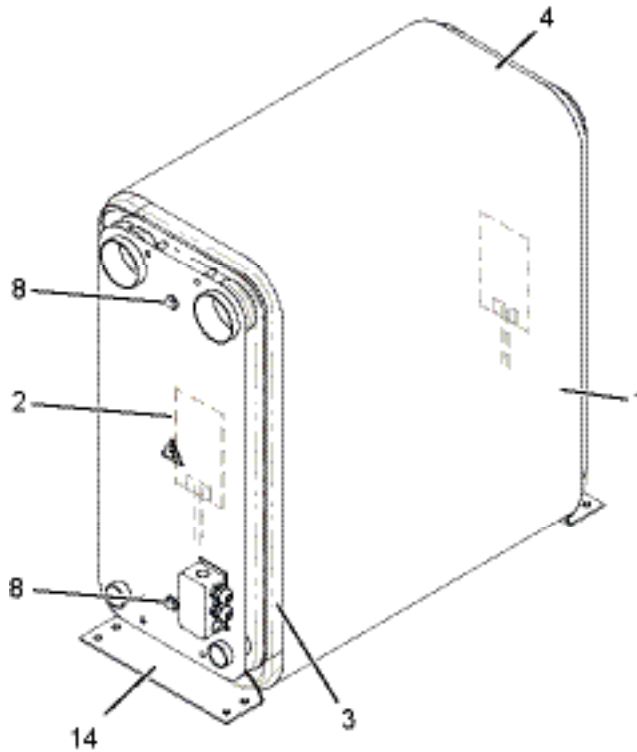

COOLER

TABLE 17 - COOLER, INSULATED

| ITEM | DESCRIPTION | MODEL | PART NUMBER | SAP NUMBER | QUANTITY |
|------|------------------------------------|---|---------------|------------|----------|
| 1 | Heat Exchanger 102 Plates | QTC3055T, QTC3060T & QTC3070T | 026-46883-102 | 817281 | 1 |
| | Heat Exchanger 126 Plates | QTC3075T | 026-46883-126 | 817282 | |
| | Heat Exchanger 190 Plates | QTC3080T, QTC3125T, QTC3150T, QTC3160T | 026-46883-190 | 817284 | |
| | Heat Exchanger 166 Plates | QTC3085T, QTC3090T, QTC3095T, QTC3100T & QTC3120T | 026-46883-166 | 817283 | |
| | Heat Exchanger 250 Plates | QTC3110T, QTC3140T | 026-46883-250 | 817285 | |
| | Heat Exchanger Alfa Laval Ach500dq | QTC3130T | 026-46883-251 | 1094923 | |
| | Heat Exchanger 270 Plates | QTC3170T | 026-46883-270 | 817286 | |
| 2 | Strip Heater 70W 120V | QTC3055T - QTC3170T | 025-45788-000 | 926437 | 2 |
| 3 | Ins Evapr Front 1st Layer Y | QTC3055T - QTC3170T | 092-07709-001 | 817342 | 1 |
| 4 | Ins Evapr Back 1st Layer Y | QTC3055T - QTC3170T | 092-07709-002 | 817343 | 1 |
| 8 | Well Thermo | QTC3055T - QTC3170T | 026-32328-001 | 740780 | 2 |
| 14 | Bracket | QTC3055T - QTC3170T | 092-07700-000 | 817336 | 1 |

LD16778

FIGURE 19 - COOLER, INSULATED