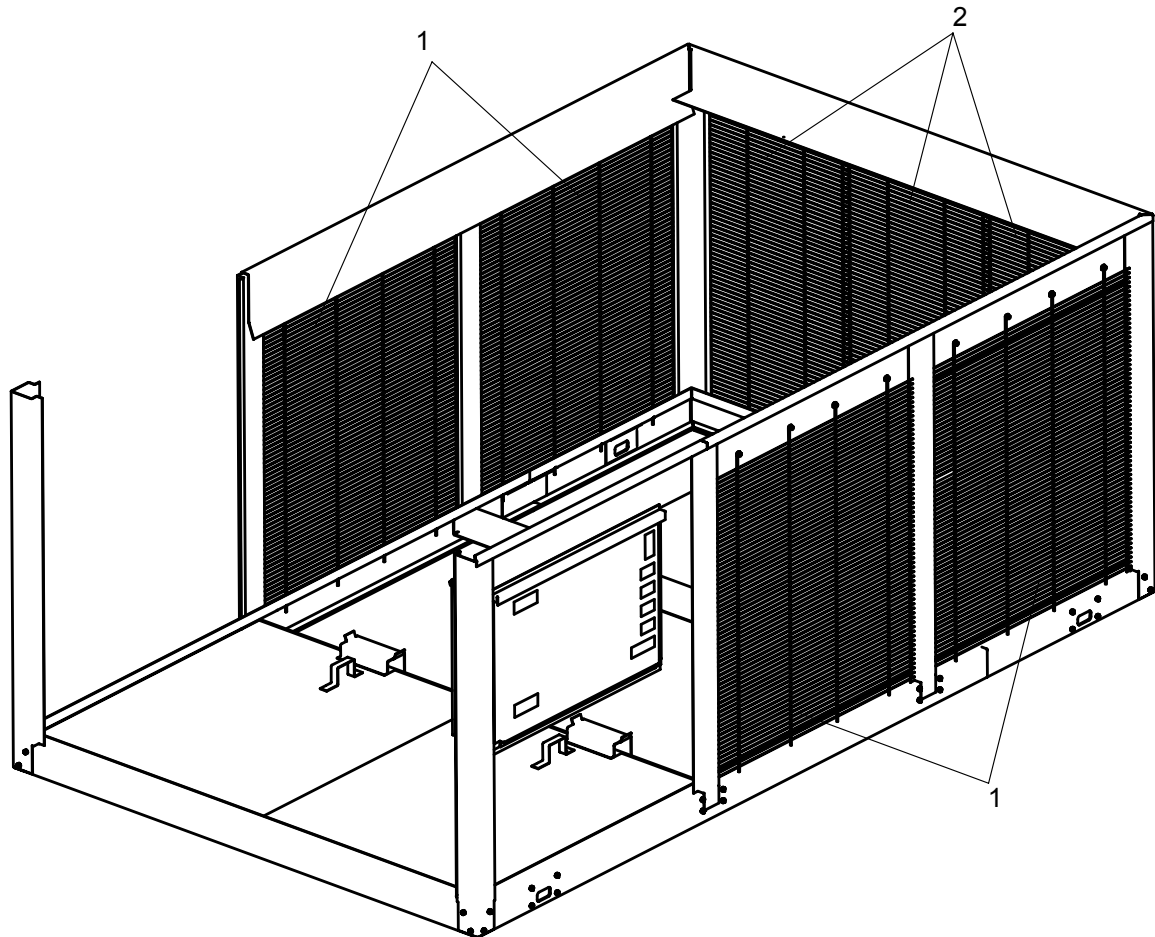

TABLE 21 - ENCLOSURE KIT OPTIONS

MODEL NUMBER	WIRE ENCLOSURE (FACTORY INSTALLED)	LOUVERED ENCLOSURE (FIELD INSTALLED)
QCC2040C	375-59527-000	575-59445-000
QCC2045C		
QCC2050C	375-59526-000	575-59444-000
QCC2060C		
QCC2070C	375-59525-000	575-59443-000

8

FIGURE 20 - WIRE ENCLOSURE PARTS

TABLE 22 - WIRE ENCLOSURE PARTS

WIRE ENCLOSURE KIT COMPONENTS							
ITEM	DESCRIPTION	QCC2040C and QCC2045C		QCC2050C and QCC2060C		QCC2070C	
		375-59527-000	QTY	375-59526-000	QTY	375-59525-000	QTY
1	Wire Panel, Sides	026-41826-005	4	026-41826-003	4	026-41826-001	4
2	Wire Panel, Rear	026-41826-004	3	026-41826-002	3	026-41826-002	3