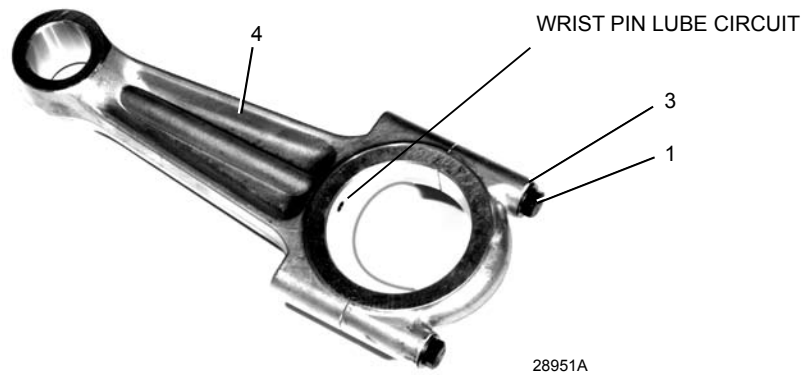

LD03066

ITEM NO.	DESCRIPTION	PART NUMBER
1	Piston, Bare	064-46538-000
2	Ring, Piston (2 Required)	029-15175-000
3	Spring, Retaining (2 Required)	029-13091-000
4	Pin, Piston	029-13090-000
<sup>s</sup>	Piston, Assembly Includes Items 1 through 4	364-46757-000

<sup>s</sup> = Recommended Stock Spare Part

FIG. 52 – PISTON ASSEMBLY (Part of Item 211, Table 2)

28951A

ITEM NO.	DESCRIPTION	PART NUMBER	
		Short Stroke	Long Stroke
1	Screw, 5/16 Hex Cap No. Required Per Connecting Rod	021-13665-000 2	021-13665-000 2
2	Dowel Pin (Not Shown) No. Required Per Connecting Rod	029-22432-000 2	029-22432-000 2
3	Washer, 5/16 Plain (Package of 10) No. Required Per Connecting Rod	221-01262-800 2	221-01262-800 2
4	Connecting Rod Assembly Includes Items 1, 2 and 3	664-49011-000	664-49012-000

<sup>s</sup> = Recommended Stock Spare Part

FIG. 53 – CONNECTING ROD ASSEMBLY (Part of Item 211, Table 2)