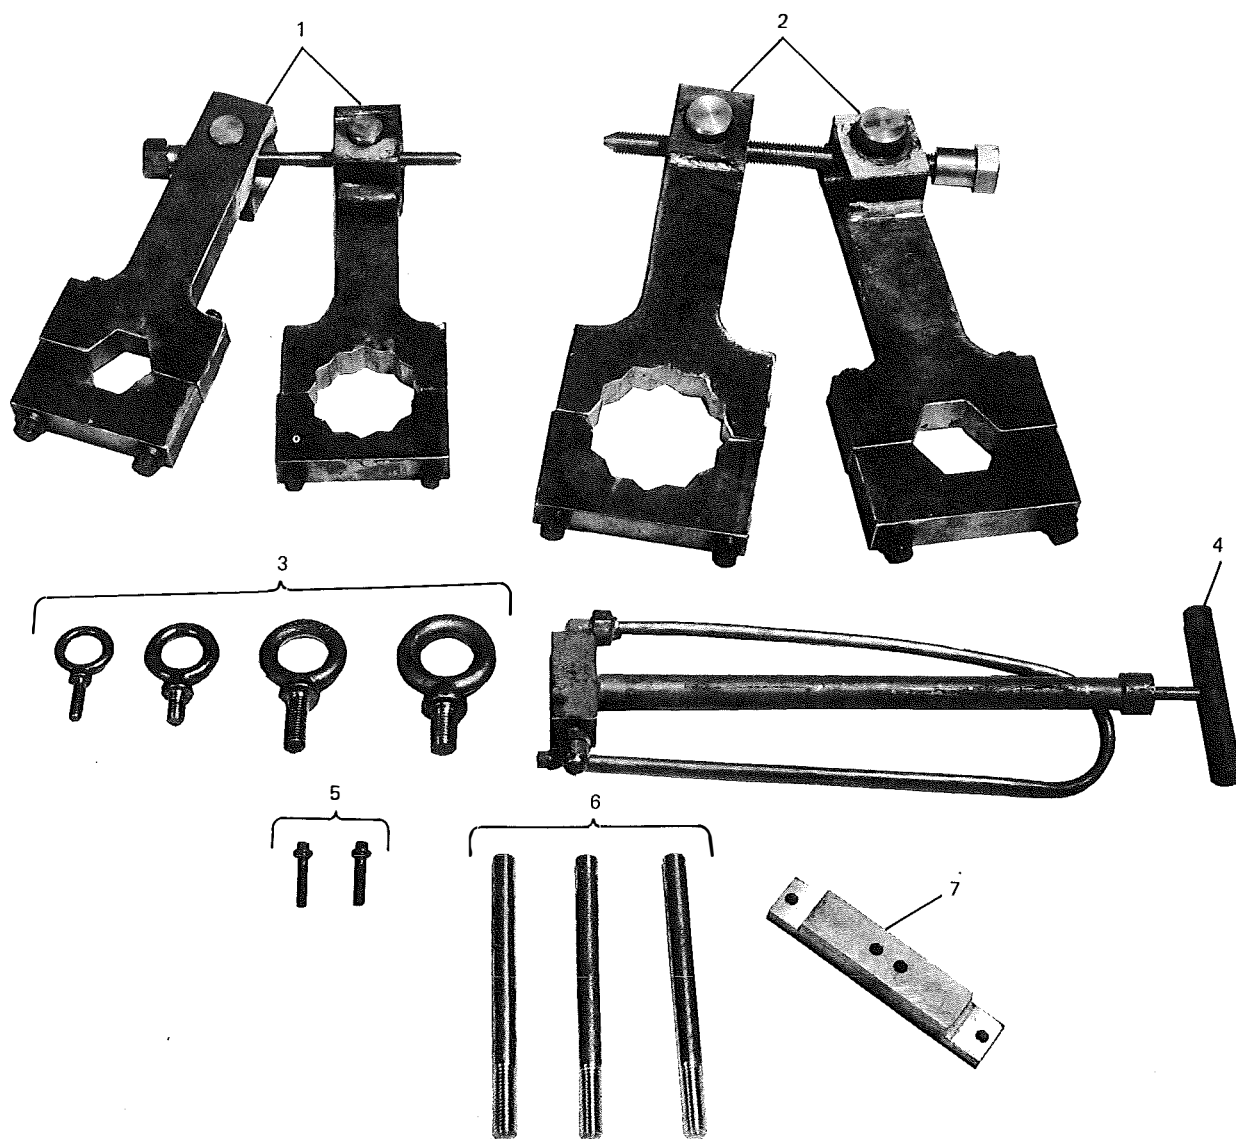

COMPRESSORS

FIG. 14— COMPRESSOR TOOLS FOR MODELS LKA65 & LKA73

Item	Tool Description	Quan.	Tool Kit for 60 Cycle	Tool Kit for 50 Cycle
	Complete Tool Kit	1	464-27541	464-29700
1	Wrench, Coupling 1-7/8	1	364-14916	364-14916
2	Wrench, Coupling 2-1/2	1	—	364-13875
3	Eyebolts,			
	1/2"	1	021-00306	021-00306
	3/8"	1	021-13498	021-13498
	5/8"	1	021-12366	021-12366
	3/4"	1	021-00307	021-00307
4	Pump, Hand Oil	1	470-10654	470-10654
5	Screw, Cap 12 Pt. Hd. 5/16-18UNC-2A X 1-3/8 Lg.	2	021-12465	021-12465
6	Guide Studs 5/8" X 7-1/2" Lg.	3	064-06798	064-06798
7	Tool, H.S. Shaft Locking 1" thk. X 1-1/4" X 6-1/2"	1	064-27542	064-27542