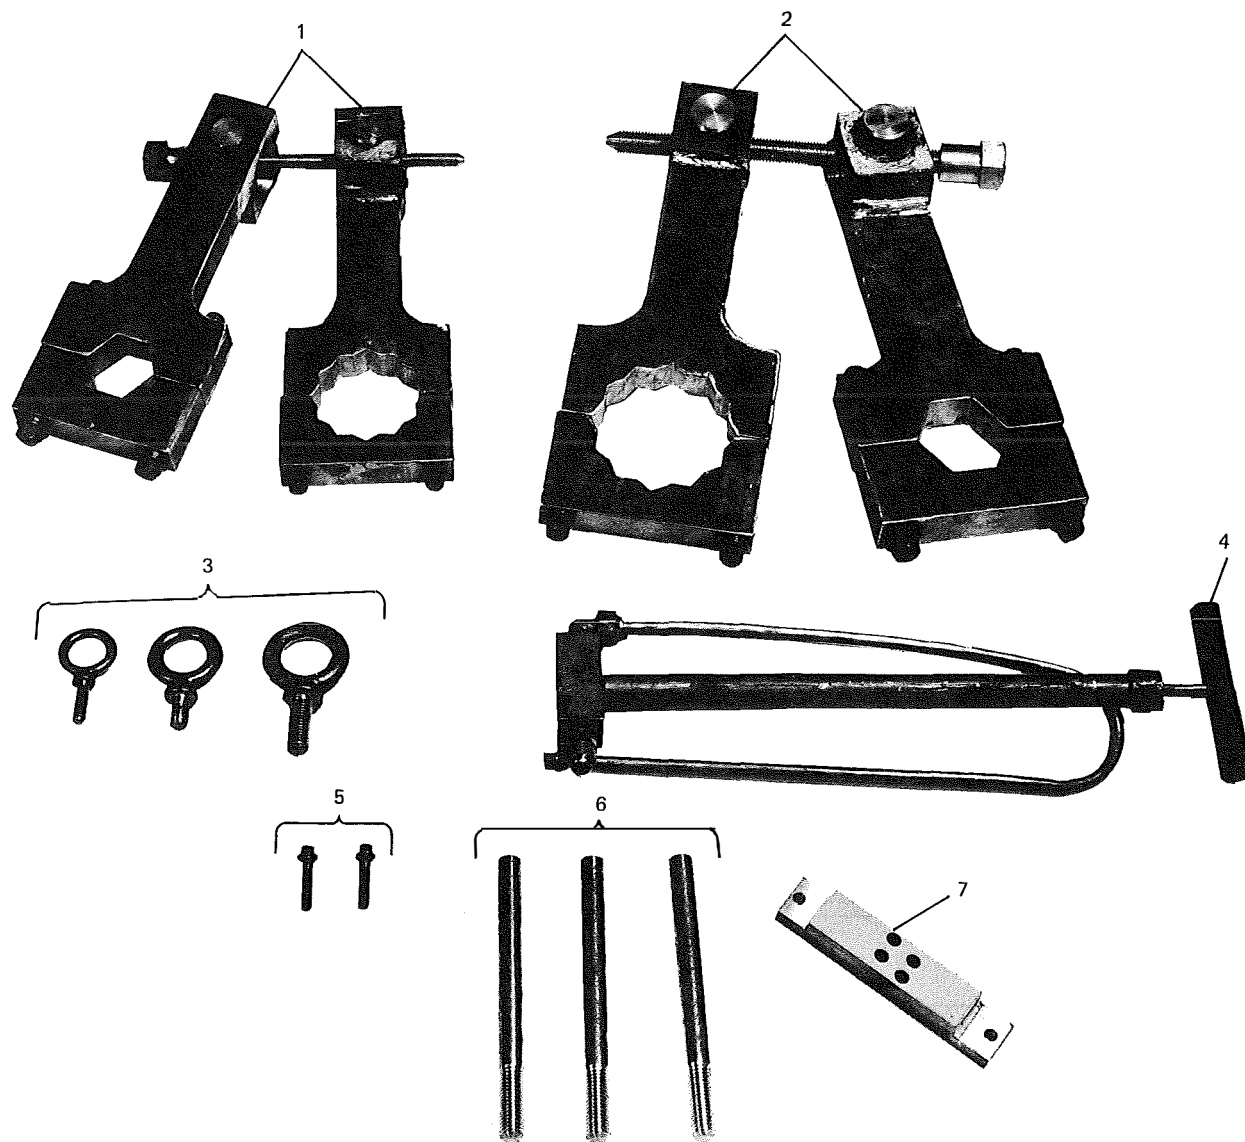

COMPRESSORS

FIG. 14 — COMPRESSOR TOOLS FOR MODELS LKC65 & LKC73

Item	Tool Description	Quan.	Tool Kit for 60 Cycle	Tool Kit for 50 Cycle
	Complete Tool Kit	1	464-27541	464-29700
1	Wrench, Coupling 1-7/8	1	364-14916	364-14916
2	Wrench, Coupling 2-1/2	1	—	364-13875
3	Eyebolts,			
	1/2"	1	021-00306	021-00306
	3/8"	1	021-13498	021-13498
	5/8"	1	021-12366	021-12366
4	Pump, Hand Oil	1	470-10654	470-10654
5	Screw, Cap 12 Pt. Hd. 5/16—18UNC—2A X 1-3/8 Lg.	2	021-12465	021-12465
6	Guide Studs 5/8" X 7-1/2" Lg.	3	064-06798	064-06798
7	Tool, H.S. Shaft Locking 1" thk. X 1-1/4" X 6-1/2"	1	064-27542	064-27542