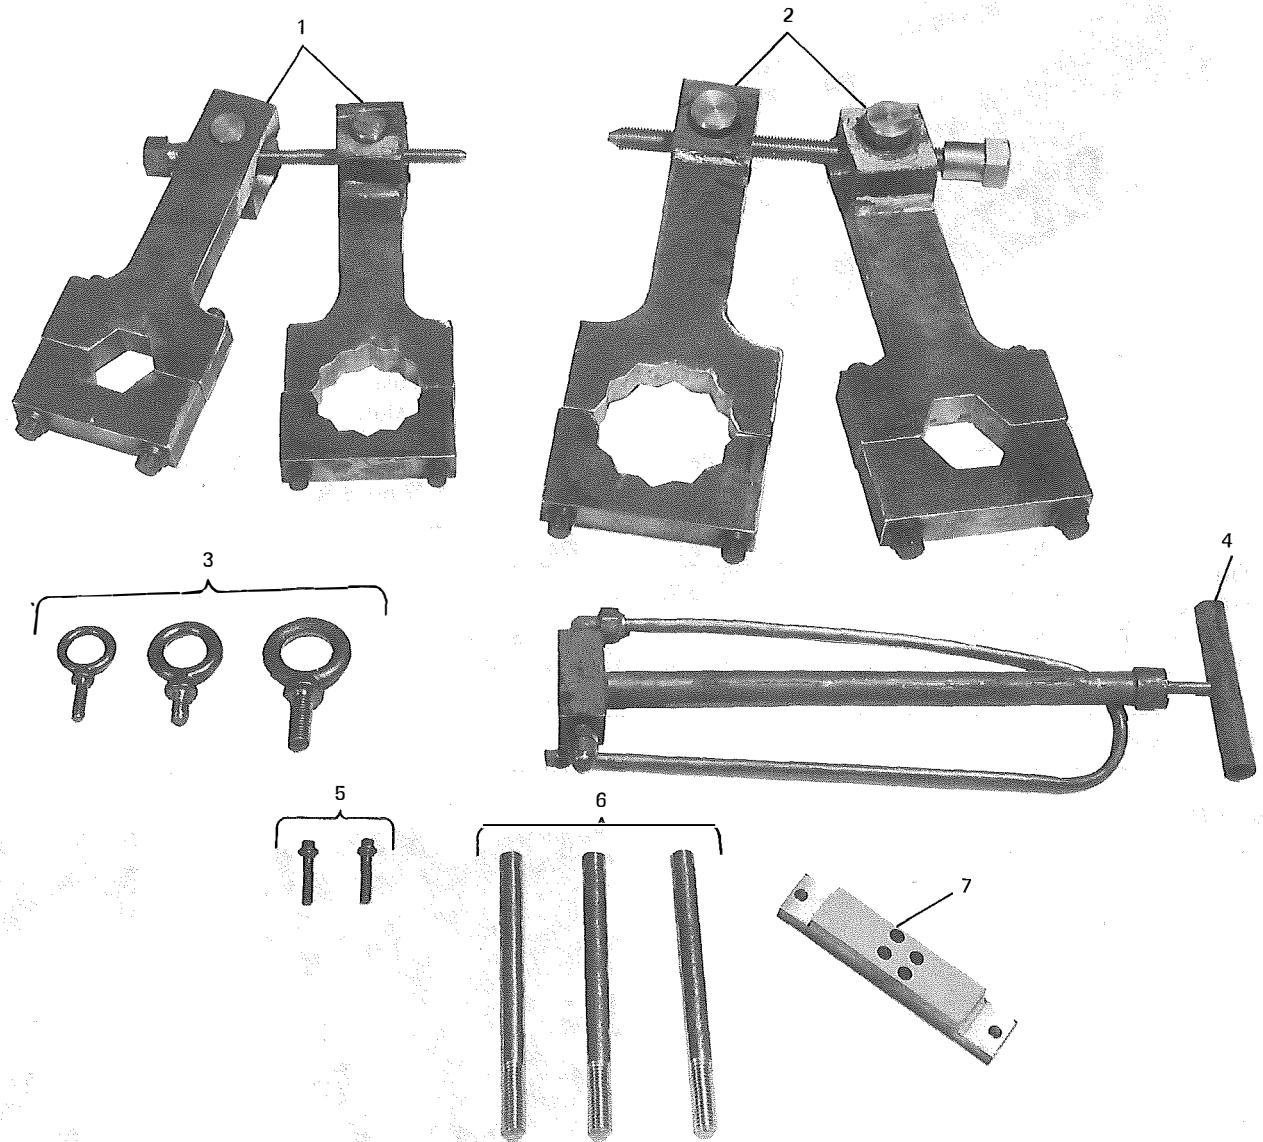

## COMPRESSORS

FIG. 14 — COMPRESSOR TOOLS FOR MODELS LKC65 &amp; LKC73

Item	Tool Description	Quan.	Tool Kit for 60 Cycle	Tool Kit for 50 Cycle
1	Complete Tool Kit	1	464-27541	464-29700
1	Wrench, Coupling 1-7/8	1	364-14916	364-14916
2	Wrench, Coupling 2-1/2	1	—	364-13875
3	Eyebolts, 1/2"	1	021-00306	021-00306
	3/8"	1	021-13498	021-13498
	5/8"	1	021-12366	021-12366
4	Pump, Hand Oil	1	470-10654	470-10654
5	Screw, Cap 12 Pt. Hd. 5/16-18UNC-2A X 1-3/8 Lg.	2	021-12465	021-12465
6	Guide Studs 5/8" X 7-1/2" Lg.	3	064-06798	064-06798
7	Tool, H.S. Shaft Locking 1" thk. X 1-1/4" X 6-1/2"	1	064-27542	064-27542