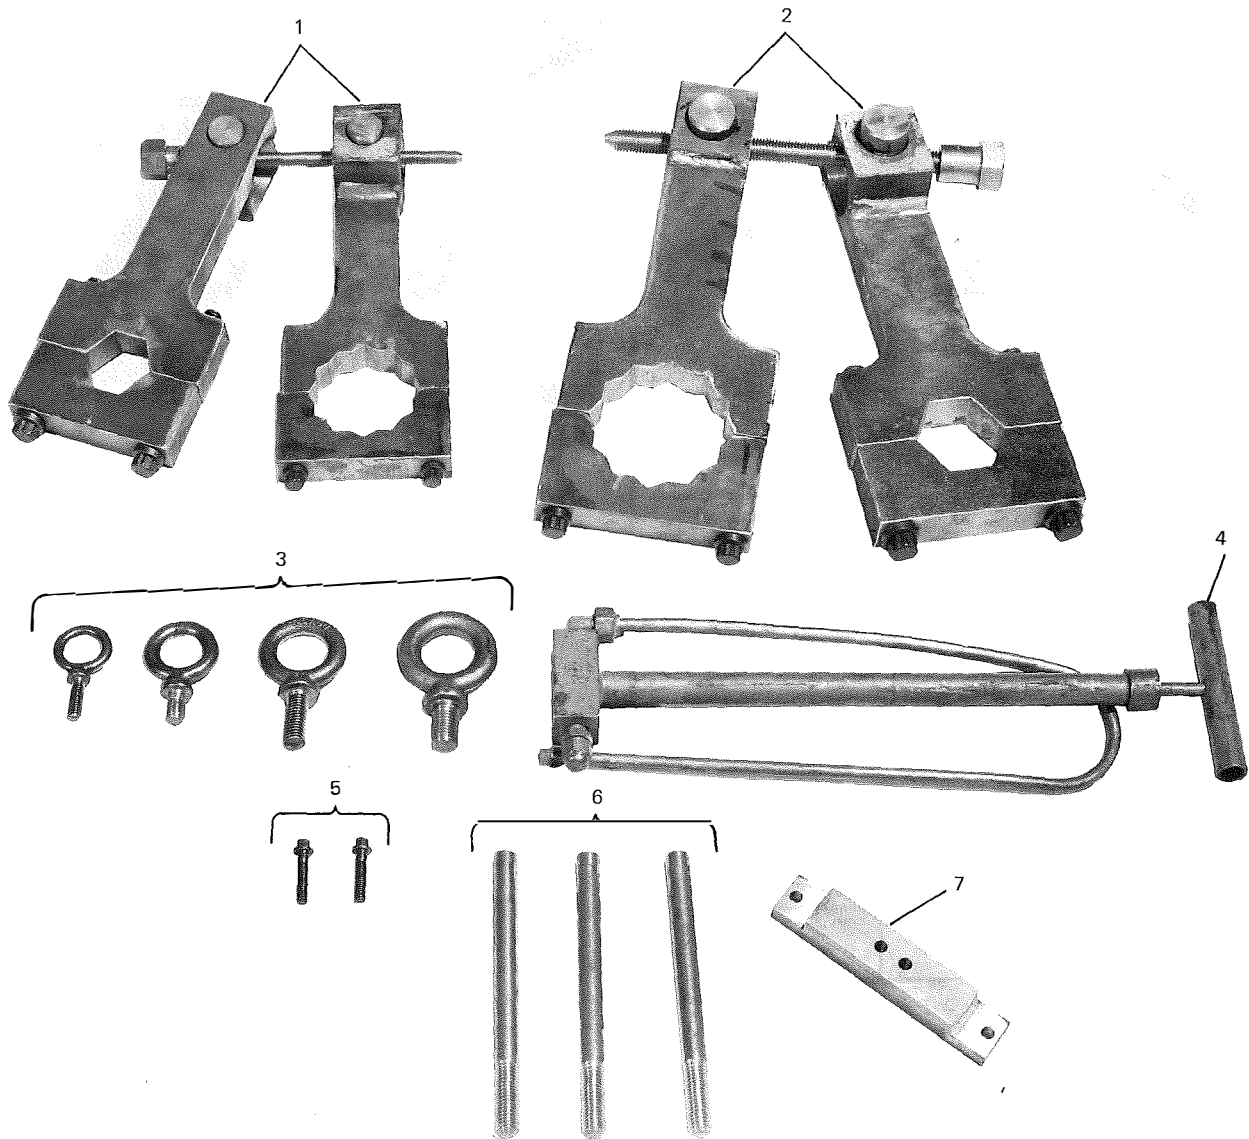

# COMPRESSORS

FIG. 14— COMPRESSOR TOOLS FOR MODELS LKA65 & LKA73

Item	Tool Description	Quan.	Tool Kit for 60 Cycle	Tool Kit for 50 Cycle
	Complete Tool Kit	1	464-27541	464-29700
1	Wrench, Coupling 1-7/8	1	364-14916	364-14916
2	Wrench, Coupling 2-1/2	1	_____	364-13875
3	Eyebolts,			
	1/2"	1	021-00306	021-00306
	3/8"	1	021-13498	021-13498
	5/8"	1	021-12366	021-12366
	3/4"	1	021-00307	021-00307
4	Pump, Hand Oil	1	470-10654	470-10654
5	Screw, Cap 12 Pt. Hd. 5/16-18UNC-2A X 1-3/8 Lg.	2	021-12465	021-12465
6	Guide Studs 5/8" X 7-1/2" Lg.	3	064-06798	064-06798
7	Tool, H.S. Shaft Locking 1" thk. X 1-1/4" X 6-1/2"	1	064-27542	064-27542