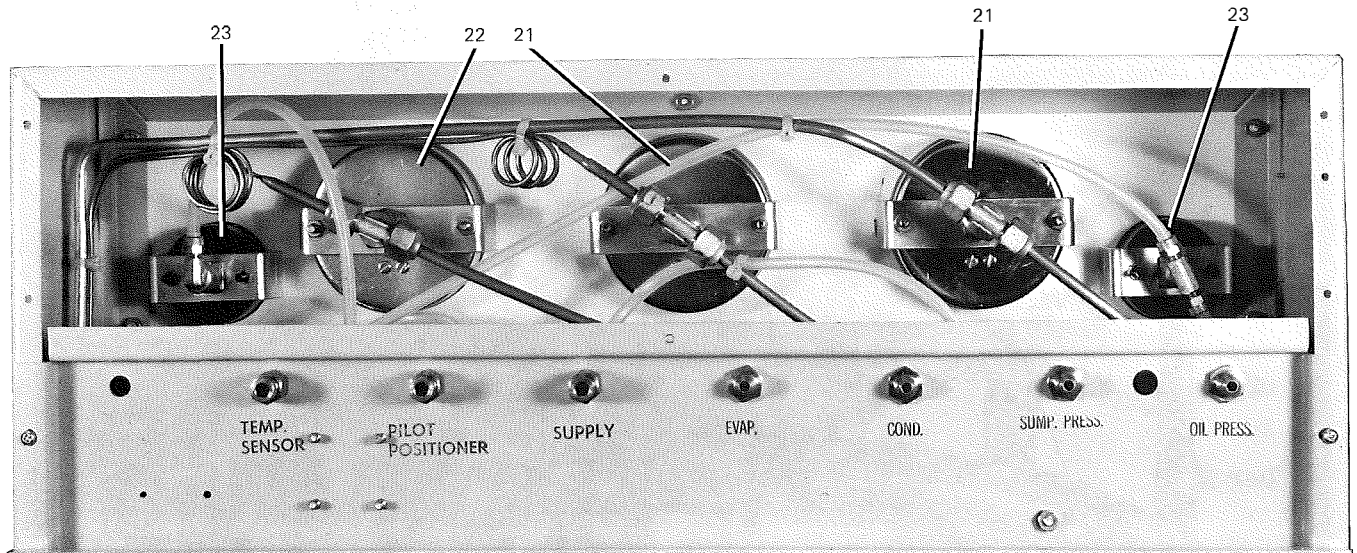

PNEUMATIC CONTROL CENTER Latest Production Models

FIG. 29— REAR VIEW CONTROL CENTER SHOWING GAUGE HOOK-UP
— Panel Part No.'s 366-42090-002, 366-42090-003

FIG. 30— CENTER CONTROL PANEL — REAR VIEW — Panel Part No.'s 366-42090-002, 366-42090-003