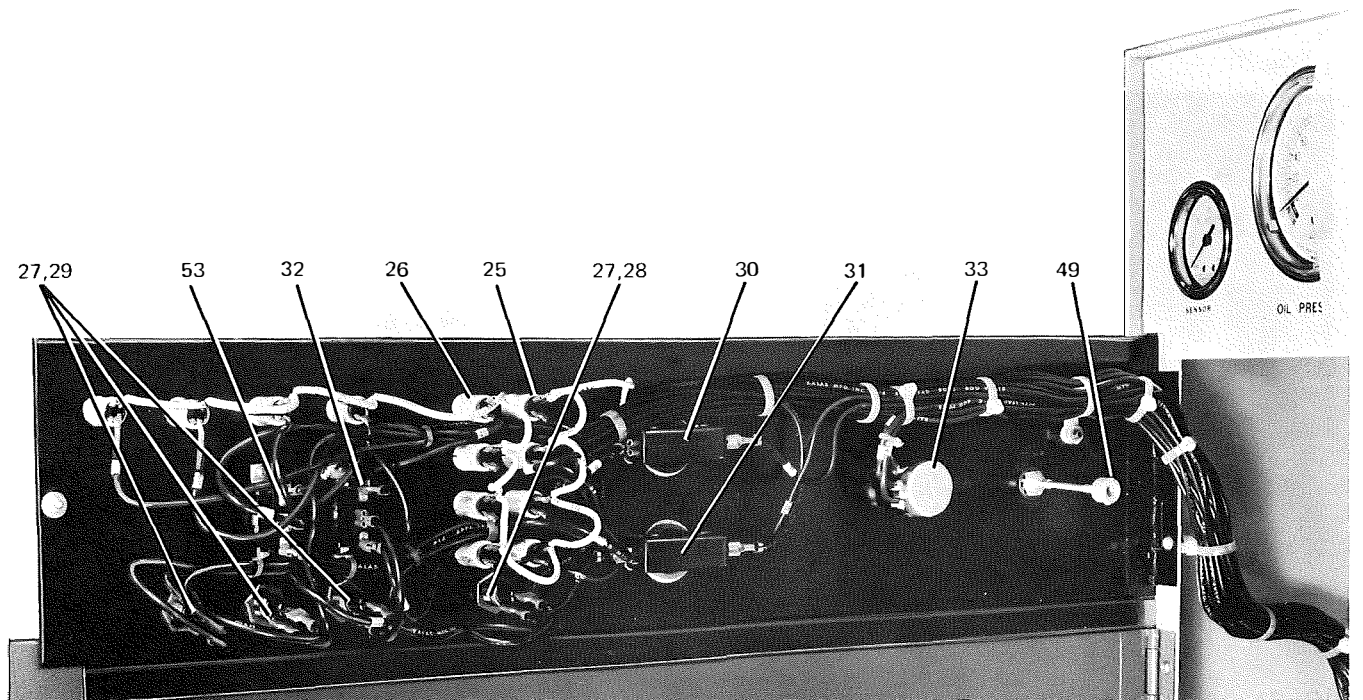

PNEUMATIC CONTROL CENTER Latest Production Models

FIG. 29— REAR VIEW CONTROL CENTER SHOWING GAUGE HOOK-UP
— Panel Part No.'s 366-42090-002, 366-42090-003

FIG. 30— CENTER CONTROL PANEL — REAR VIEW — Panel Part No.'s 366-42090-002, 366-42090-003