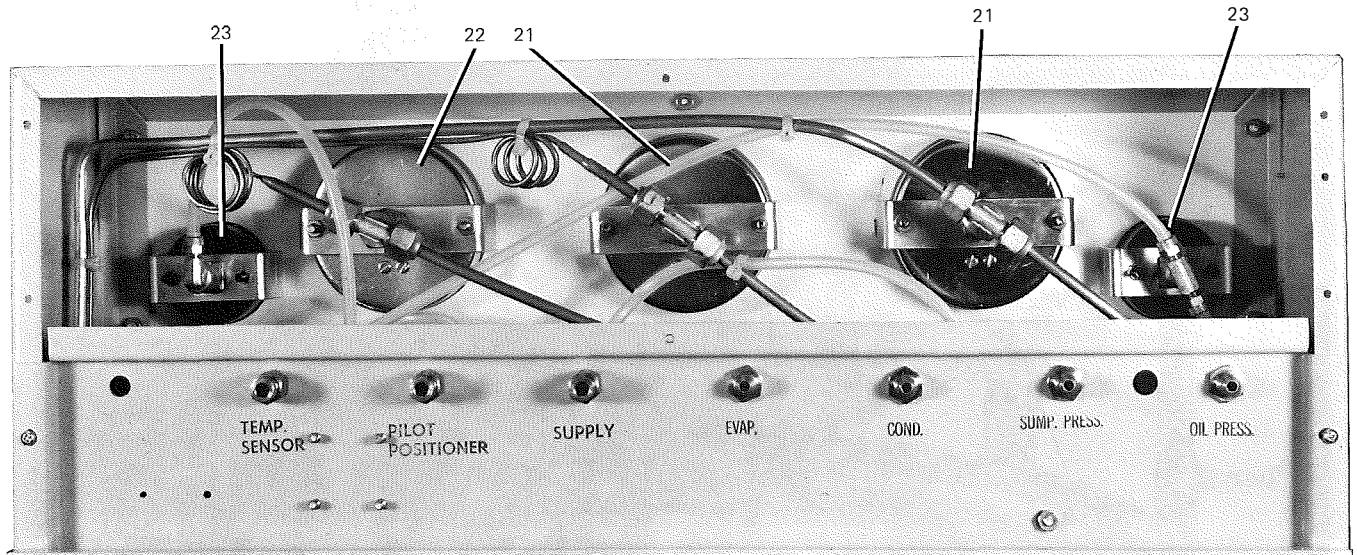

PNEUMATIC CONTROL CENTER Latest Production Models

FIG. 29— REAR VIEW CONTROL CENTER SHOWING GAUGE HOOK-UP
— Panel Part No.'s 366-42090-002, 366-42090-003

FIG. 30— CENTER CONTROL PANEL — REAR VIEW — Panel Part No.'s 366-42090-002, 366-42090-003