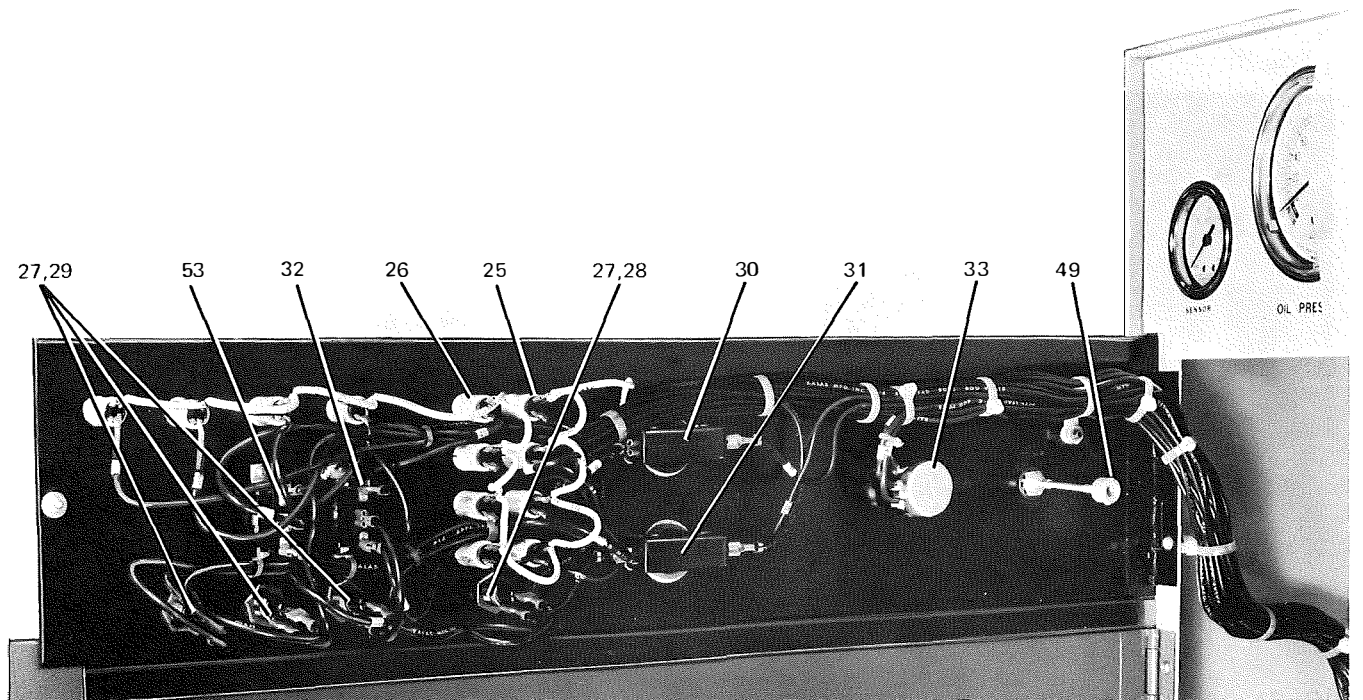

PNEUMATIC CONTROL CENTER Latest Production Models

FIG. 29— REAR VIEW CONTROL CENTER SHOWING GAUGE HOOK-UP
— Panel Part No.'s 366-42090-002, 366-42090-003

FIG. 30— CENTER CONTROL PANEL — REAR VIEW — Panel Part No.'s 366-42090-002, 366-42090-003