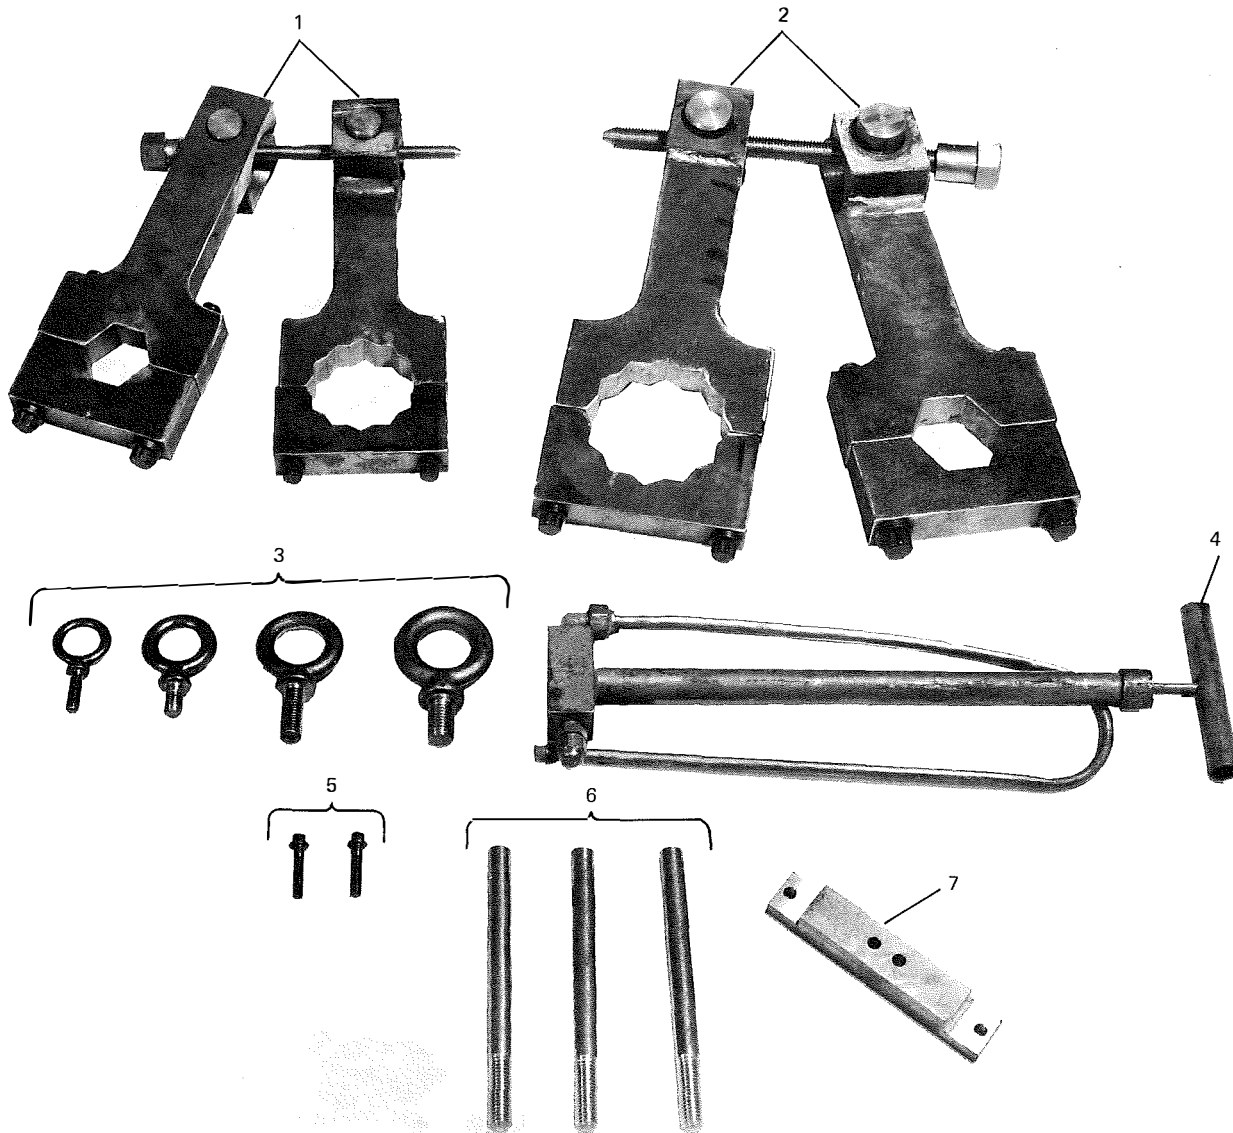

# COMPRESSORS

FIG. 12— COMPRESSOR TOOLS FOR MODELS LKA65 & LKA73

Item	Tool Description	Part No.	Quan.
	Complete Tool Kit	464-29700	1
1	Wrench, Coupling 1-7/8	364-14916	1
2	Wrench, Coupling 2-1/2	364-13875	1
3	Eyebolts,		
	1/2"	021-00306	1
	3/8"	021-13498	1
	5/8"	021-12366	1
	3/4"	021-00307	1
4	Pump, Hand Oil	470-10654	1
5	Screw, Cap 12 Pt. Hd. 5/16-18UNC-2A X 1-3/8 Lg.	021-12465	2
6	Guide Studs 5/8" X 7-1/2" Lg.	064-06798	3
7	Tool, H.S. Shaft Locking 1" thk. X 1-1/4" X 6-1/2"	064-27542	1