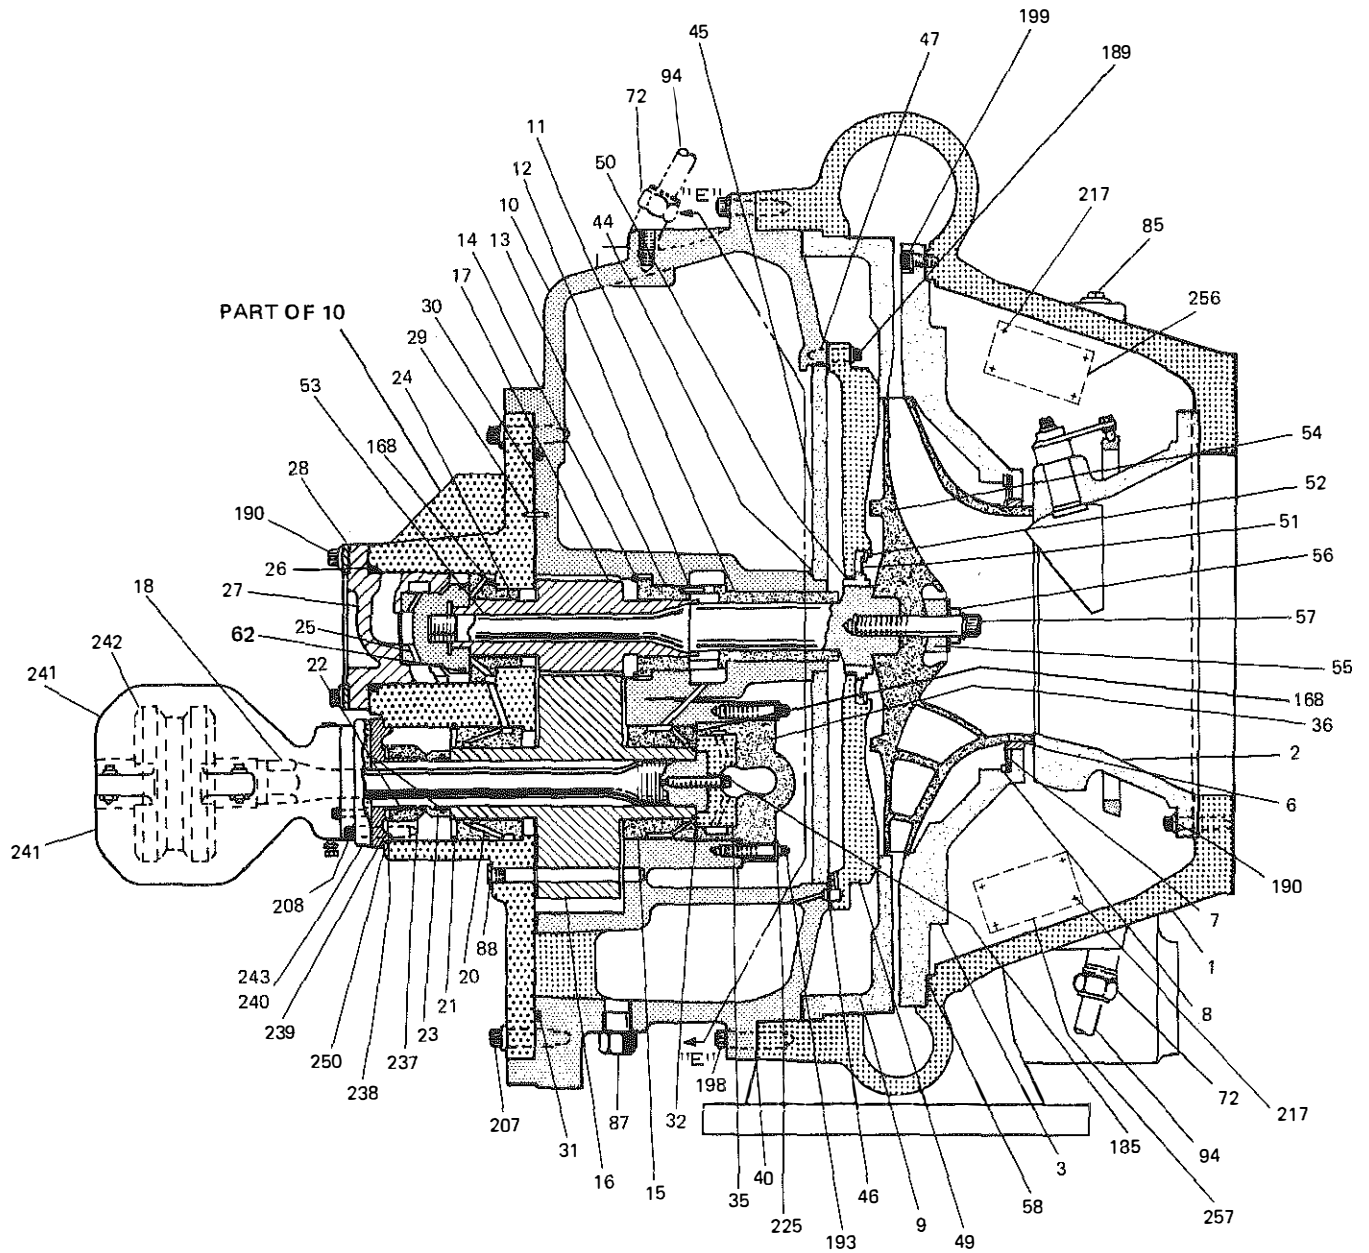

COMPRESSOR—MODELS LTD67 AND LTD76

CUTAWAY VIEW

ITEM NO.	PART DESCRIPTION	60 CYCLE		50 CYCLE	
		SIZE	PART NO.	SIZE	PART NO.
241	COUPLING GUARD	1-1/4	364-33572	1-1/2 x 1-1/4	364-33577
242	COUPLING	1-1/4	364-06503	1-1/2 x 1-1/4	364-16913

FIG. 9 (CONT'D) —