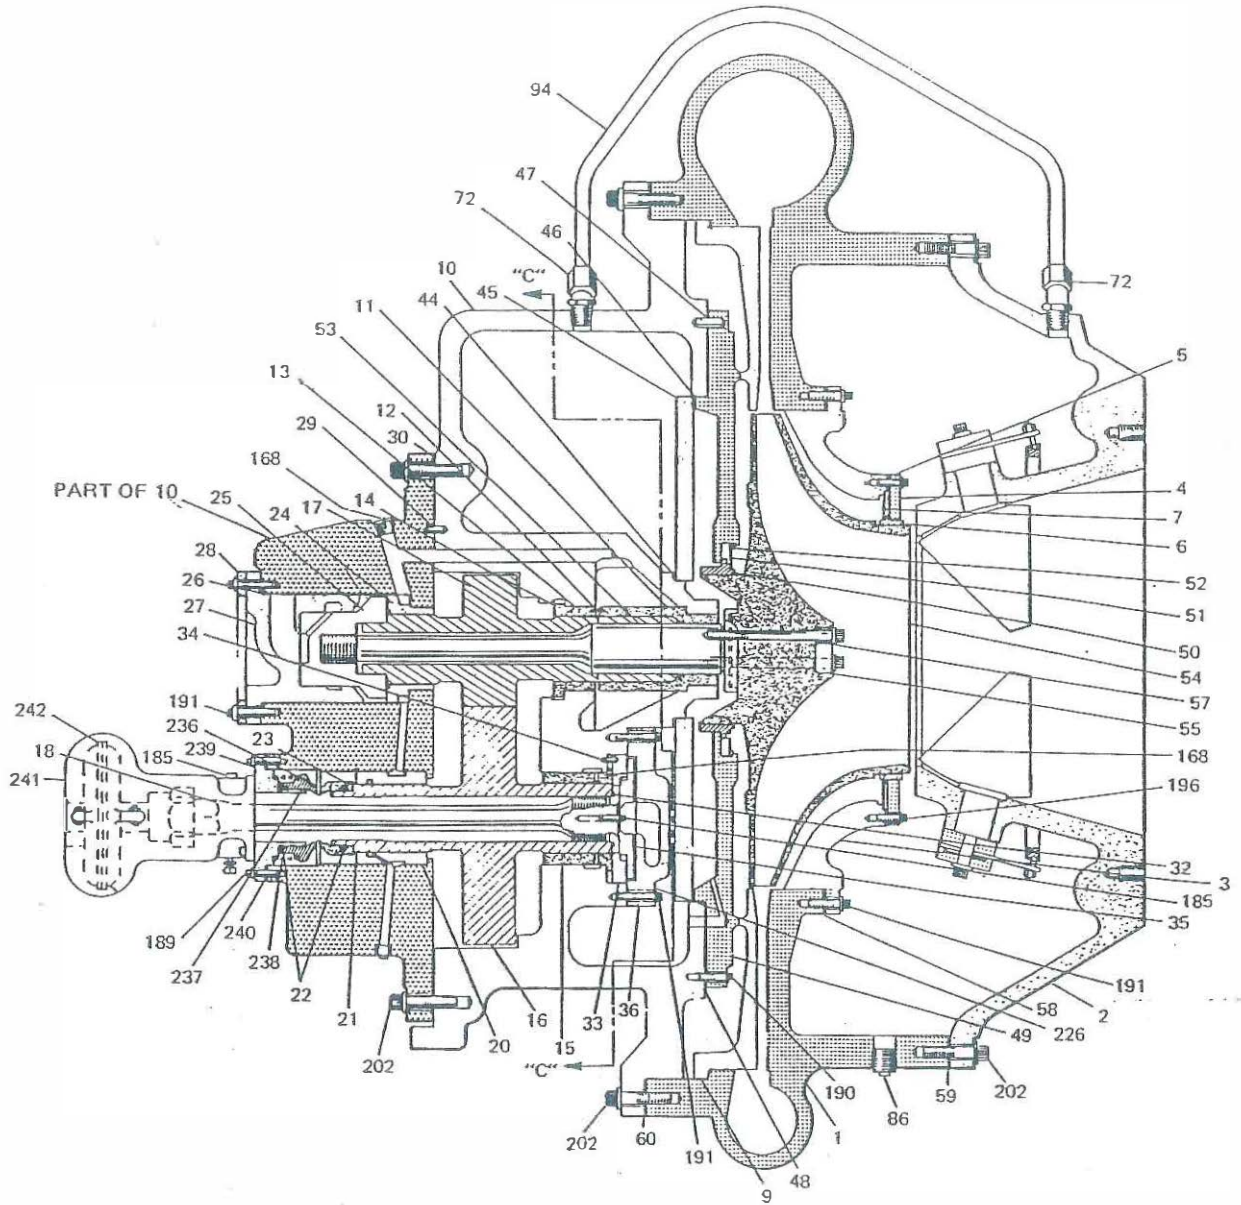

COMPRESSOR— MODELS LTD108, LTD120, AND LTD126

CUTAWAY VIEW

ITEM NO.	PART DESCRIPTION	60 CYCLE		50 CYCLE	
		SIZE	PART NO.	SIZE	PART NO.
241	COUPLING	1-1/2	364-22205	1-7/8 x 1-1/2	364-21794
242	COUPLING GUARD	1-1/2	364-33574	1-7/8 x 1-1/2	364-33578

FIG. 28