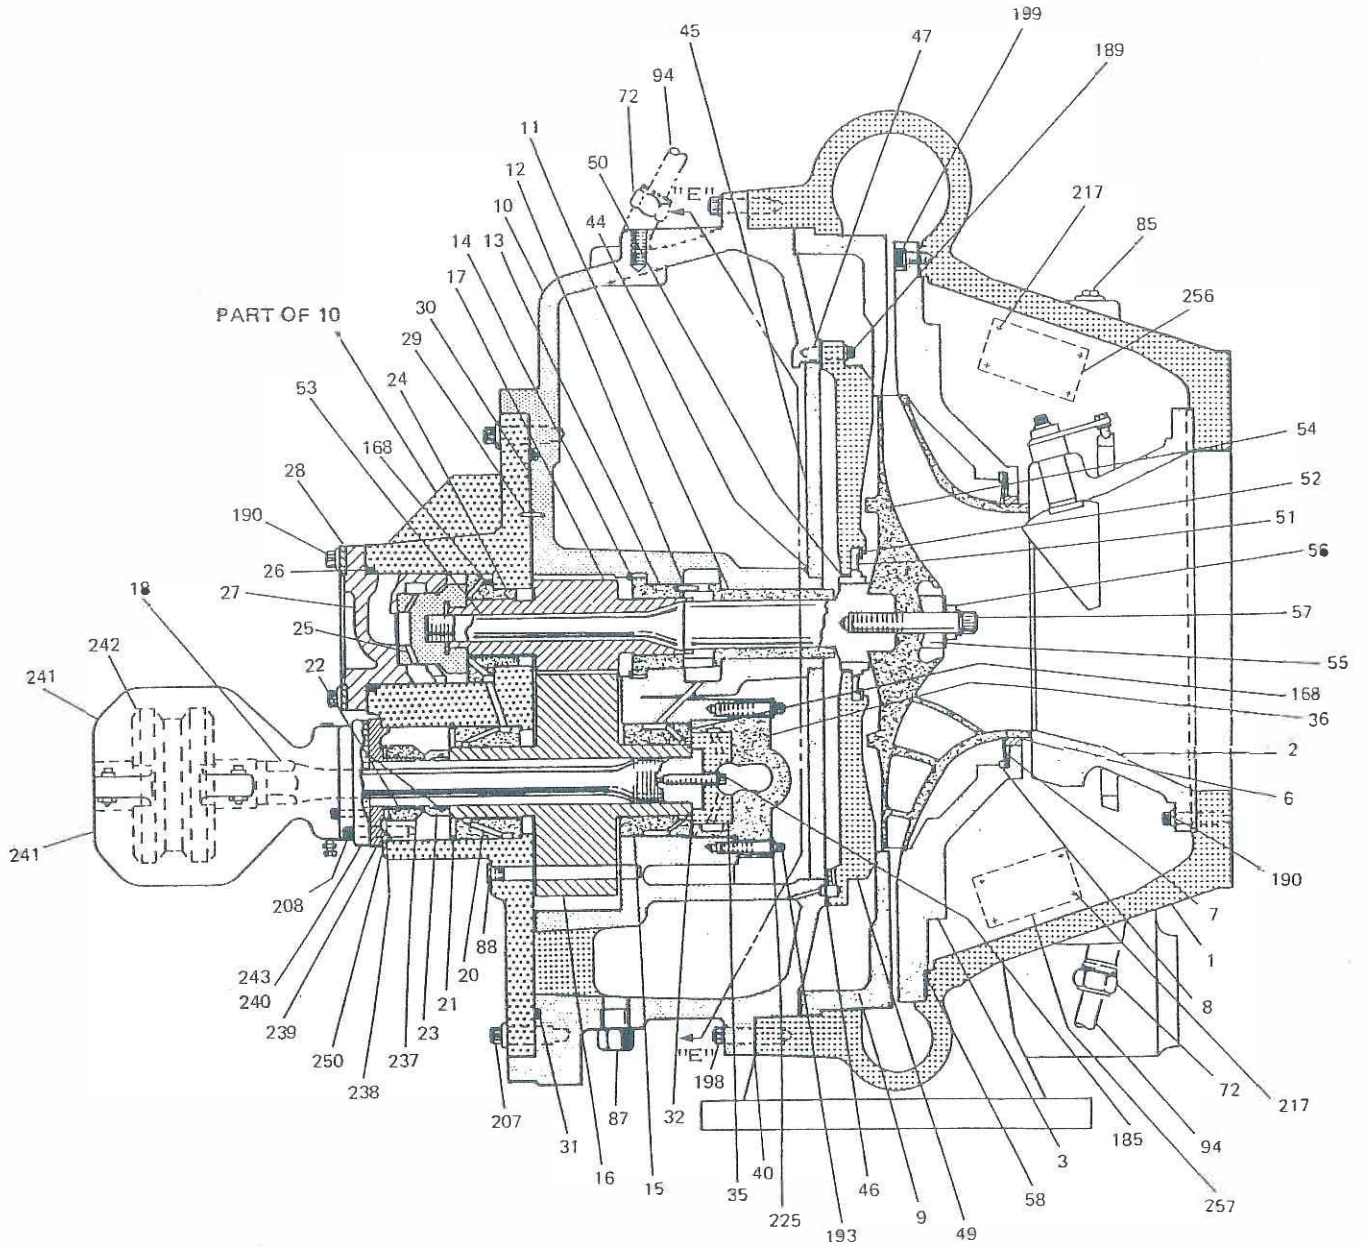

COMPRESSOR—MODELS LTD67 AND LTD76

CUTAWAY VIEW

ITEM NO.	PART DESCRIPTION	60 CYCLE		50 CYCLE	
		SIZE	PART NO.	SIZE	PART NO.
241	COUPLING GUARD	1-1/4	364-33572	1-1/2 x 1-1/4	364-33577
242	COUPLING	1-1/4	364-06503	1-1/2 x 1-1/4	364-16913

664-06503-000

FIG. 9 (CONT'D) —