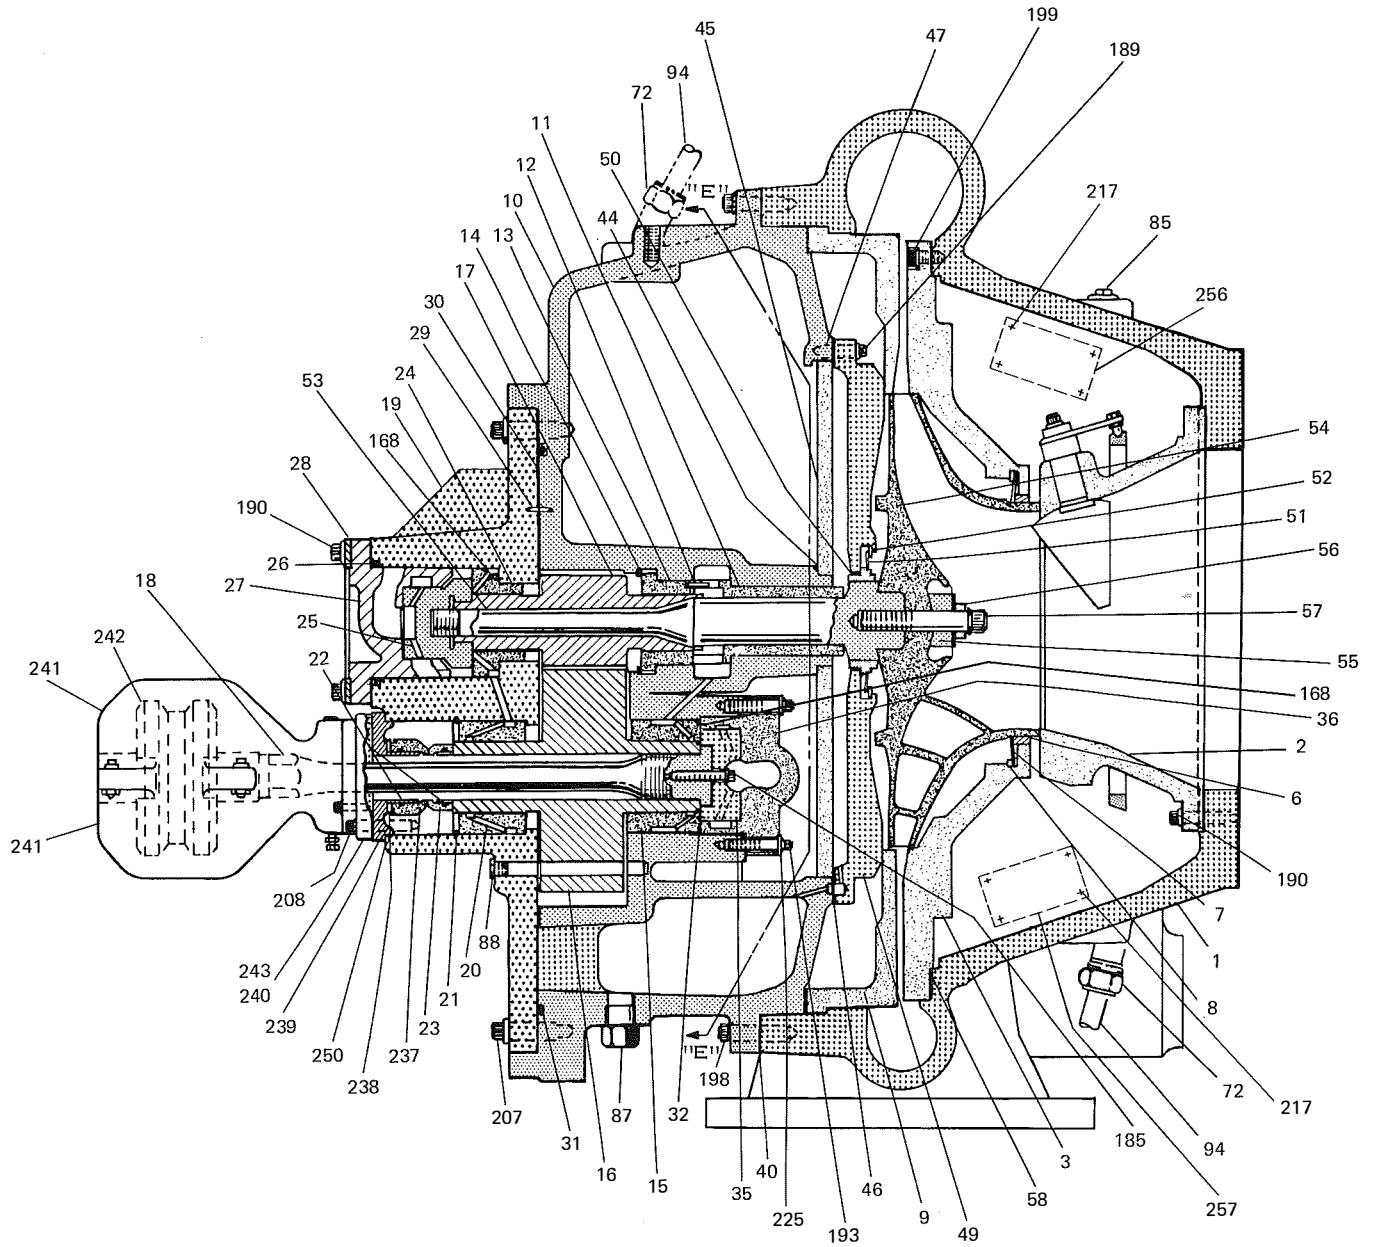

COMPRESSOR—MODELS LTD67 AND LTD76

CUTAWAY VIEW

| ITEM NO. | PART DESCRIPTION | 60 CYCLE | | 50 CYCLE | |
|----------|------------------|----------|-----------|---------------|-----------|
| | | SIZE | PART NO. | SIZE | PART NO. |
| 241 | COUPLING GUARD | 1-1/4 | 364-33572 | 1-1/2 x 1-1/4 | 364-33577 |
| 242 | COUPLING | 1-1/4 | 364-06503 | 1-1/2 x 1-1/4 | 364-16913 |

FIG. 11 (CONT'D) —