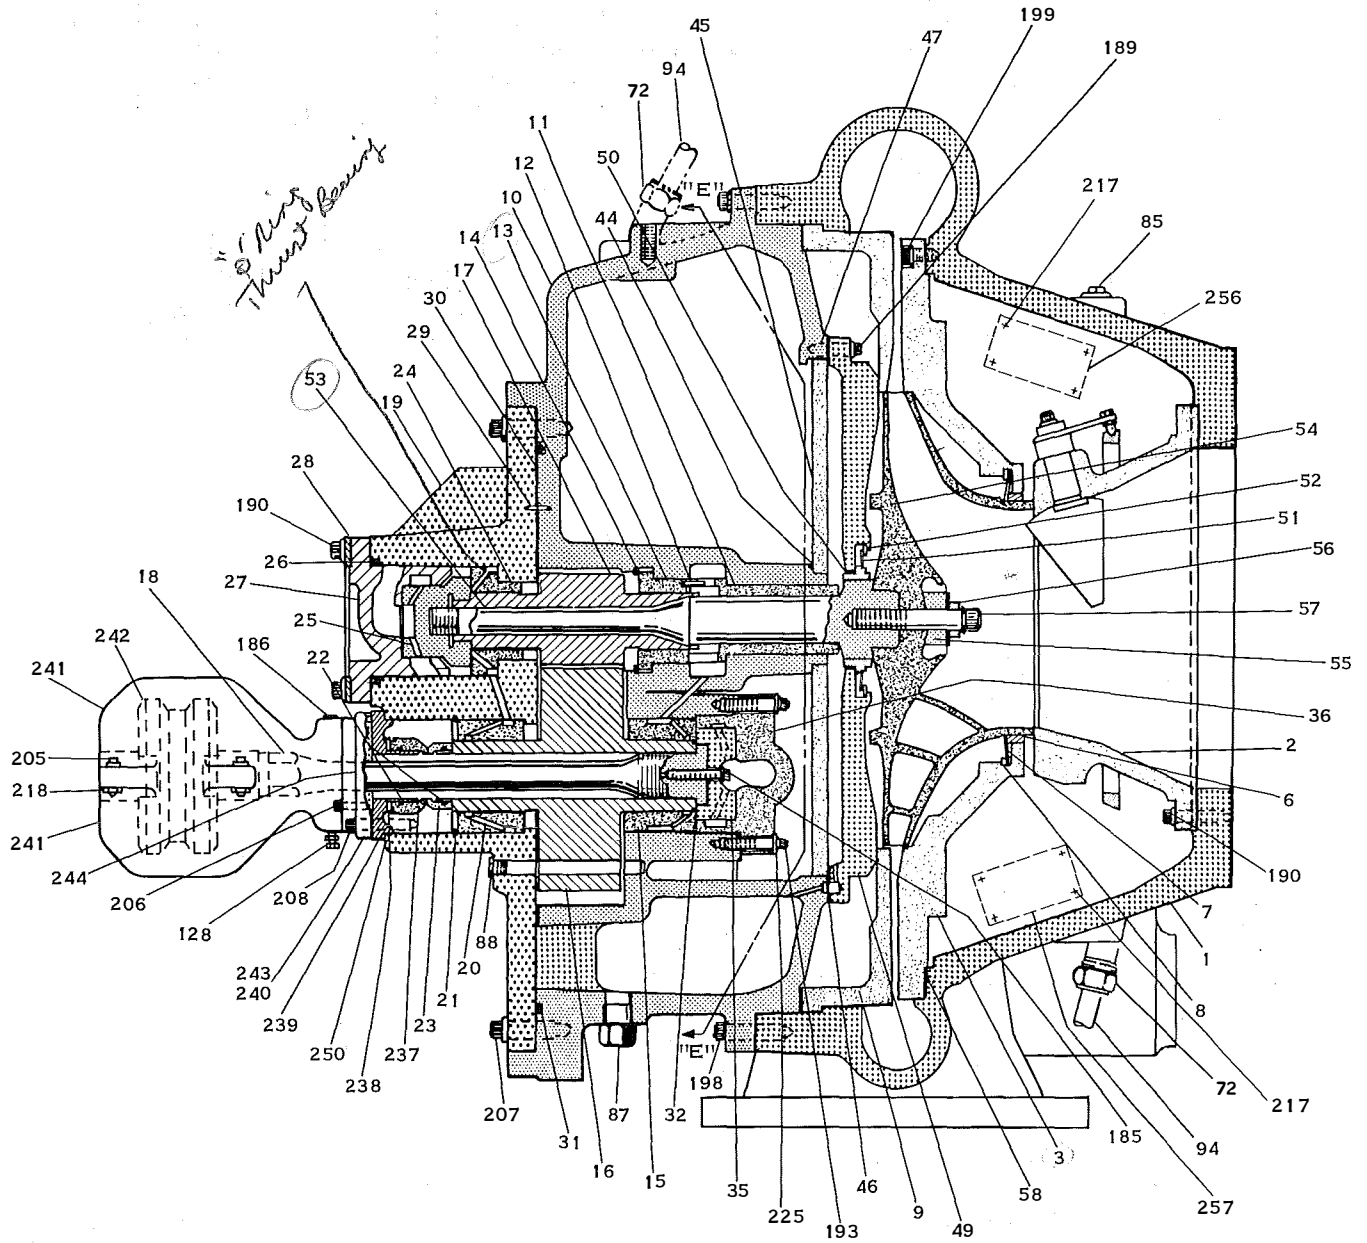

COMPRESSOR—MODELS LTD67 AND LTD76

CUTAWAY VIEW

ITEM NO.	PART DESCRIPTION	60 CYCLE		50 CYCLE	
		SIZE	PART NO.	SIZE	PART NO.
241	COUPLING GUARD	1 1/4	064-22703	1 1/2 X 1 1/4	064-22739
242	COUPLING	1 1/4	364-06503	1 1/2 X 1 1/4	364-16913

FIG. 17 (CONT'D) —