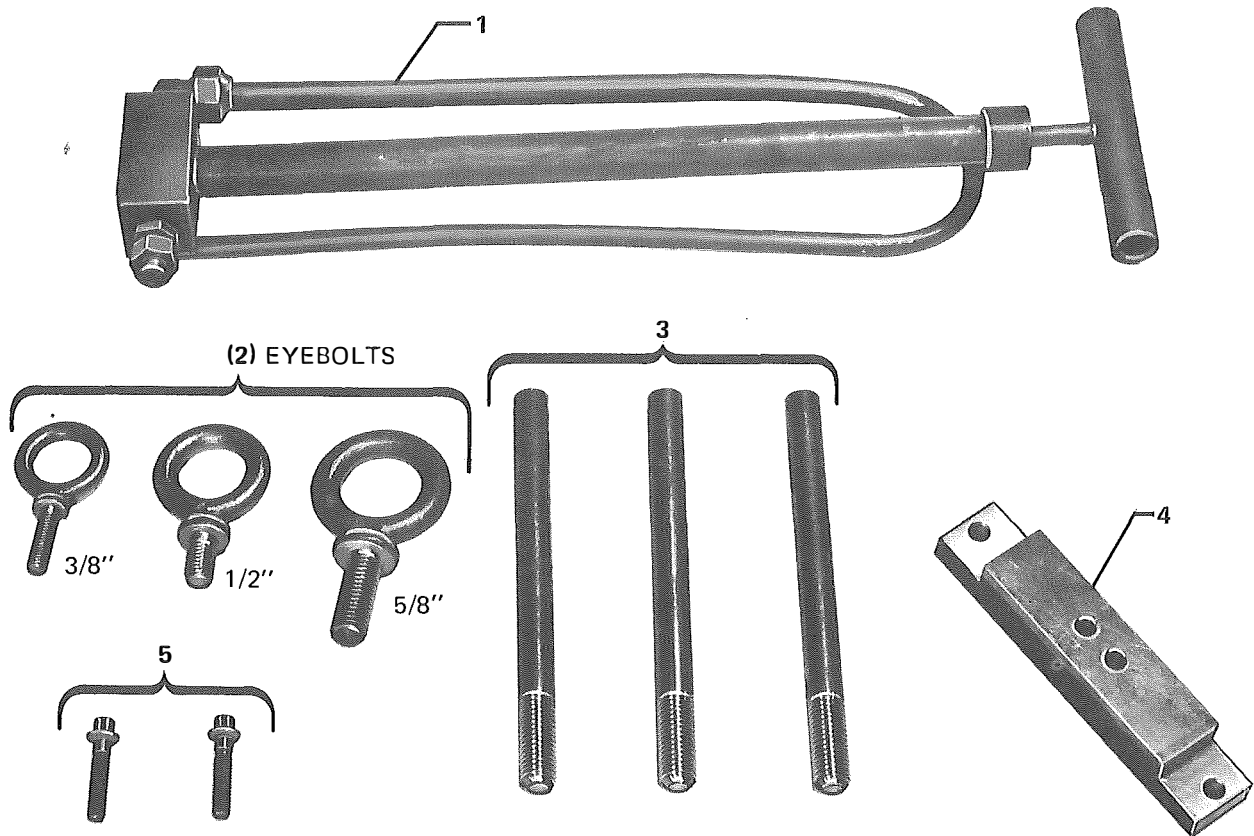

COMPRESSORS - MKB65 & MKB73

| Item | Tool Description | Part No. | Quan. |
|------|--|------------|-------|
| 1 | Complete Tool Kit | 464-24250 | 1 |
| | Hand Oil Pump | 470-10654* | 1 |
| 2 | Eyebolts | | |
| | 1/2 | 021-00306 | 1 |
| | 3/8 | 021-13498 | 1 |
| | 5/8 | 021-12366 | 1 |
| 3 | Guide Studs 5/8 X 7-1/2" Lg. | 064-06798 | 3 |
| 4 | Tool, H.S. Shaft Locking 1" Thk. X 1-1/4 X 6-1/2 | 064-27542 | 1 |
| 5 | Screw, Cap 12 pt. Hd. 5/16-18 UNC-2A X 1-3/8 Lg. | 021-12465 | 2 |

*Includes Hand Oil Pump Seal, Part No. 026-10904.

FIG. 12- COMPRESSOR TOOLS FOR MODELS MKB65 & MKB73