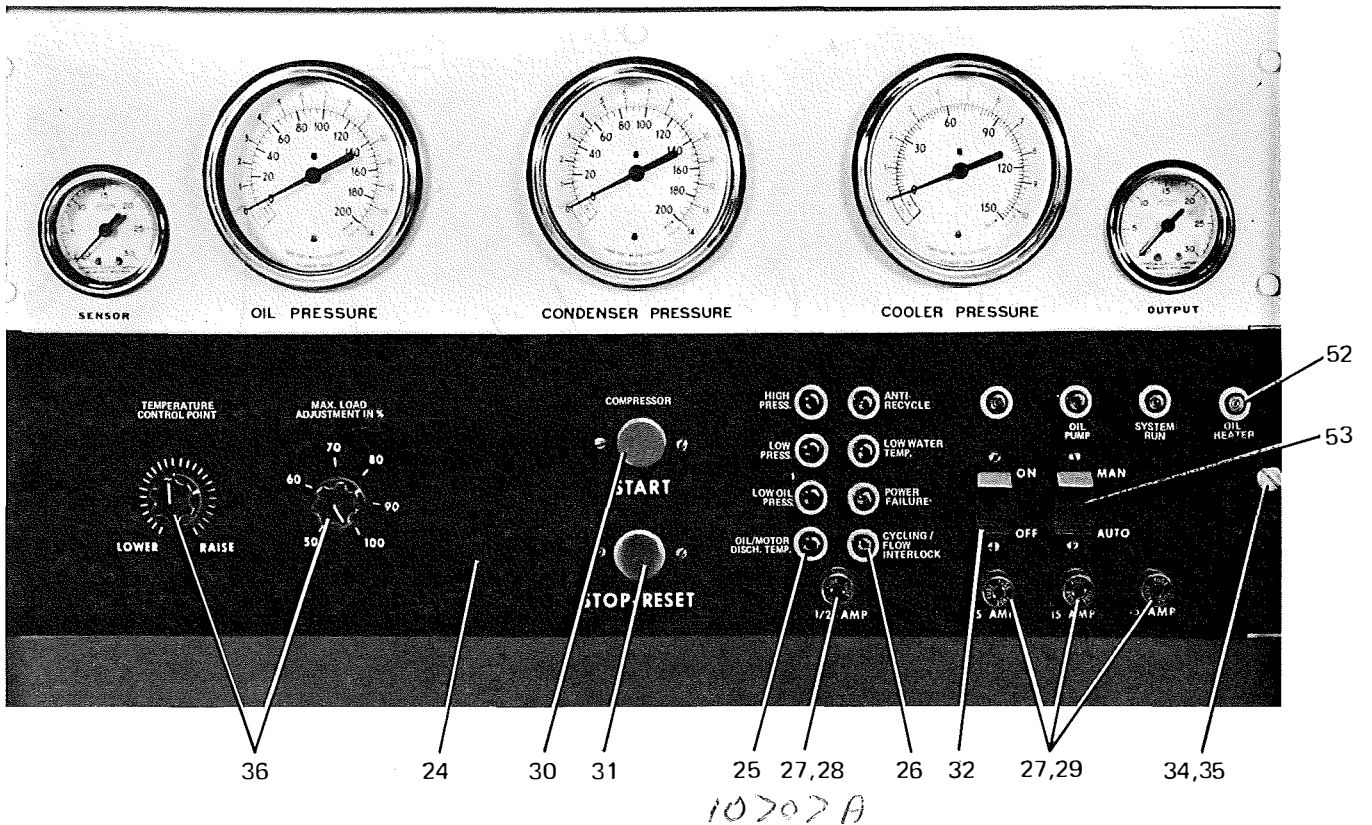

PNEUMATIC CONTROL CENTER

Latest Production Models

FIG. 29— TERMINAL STRIP — Panel Part No.'s 366-42090-002, 366-42090-003

FIG. 30— PNEUMATIC CONTROL CENTER — FRONT VIEW — Panel Part No.'s 366-42090-002, 366-42090-003