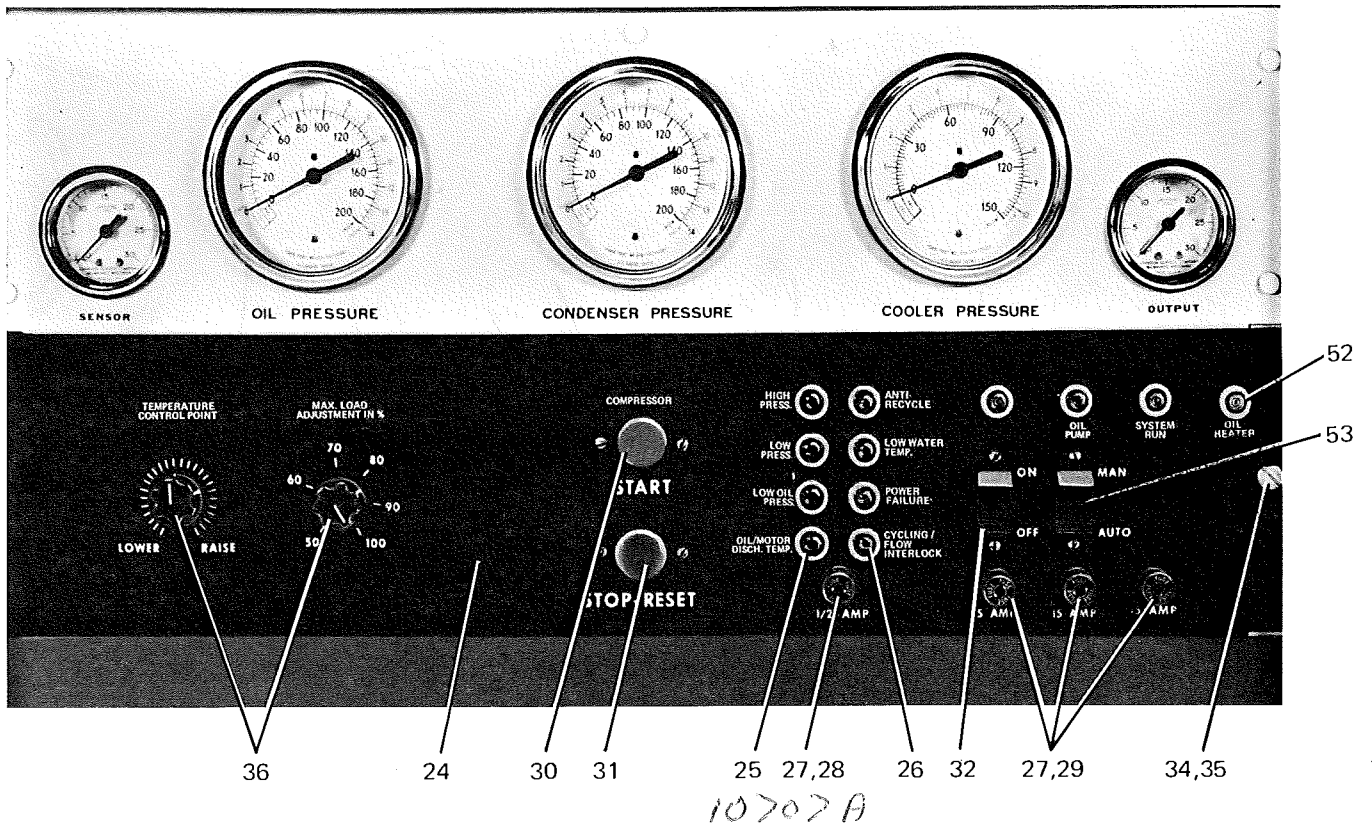

PNEUMATIC CONTROL CENTER

Latest Production Models

FIG. 29— TERMINAL STRIP — Panel Part No.'s 366-42090-002, 366-42090-003

FIG. 30— PNEUMATIC CONTROL CENTER — FRONT VIEW — Panel Part No.'s 366-42090-002, 366-42090-003