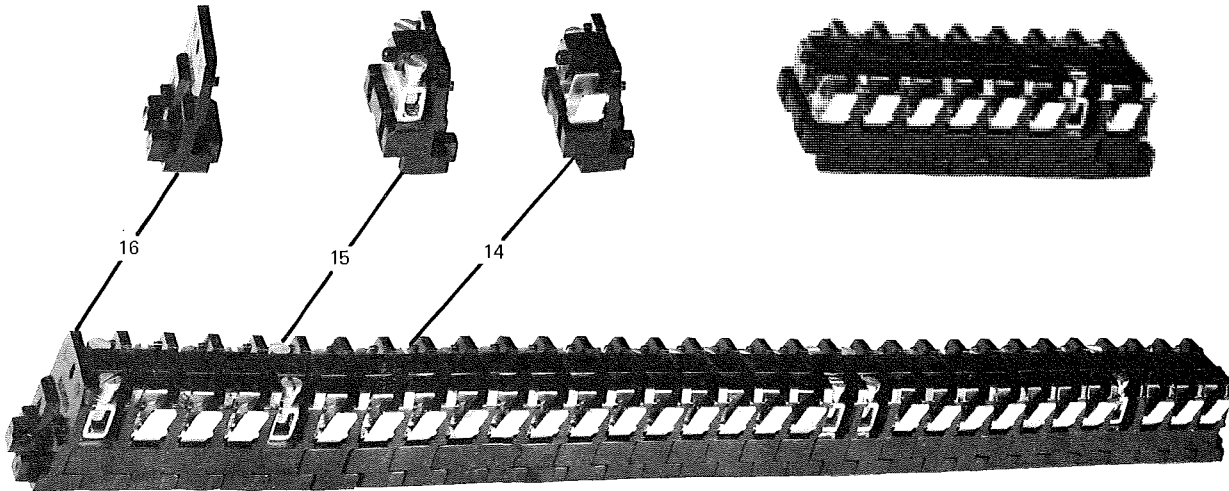

PNEUMATIC CONTROL CENTER

Earlier Production Models

8293-8295

FIG. 29— TERMINAL STRIP

9156A

FIG. 30— PNEUMATIC CONTROL CENTER — FRONT VIEW — Panel Part No.'s 366-17061-002, 366-17061-004