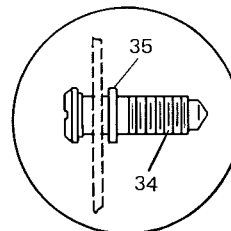

PNEUMATIC CONTROL CENTER

Earlier Production Models

8293-8295

FIG. 29— TERMINAL STRIP

9156A

FIG. 30— PNEUMATIC CONTROL CENTER — FRONT VIEW — Panel Part No.'s 366-17061-002, 366-17061-004