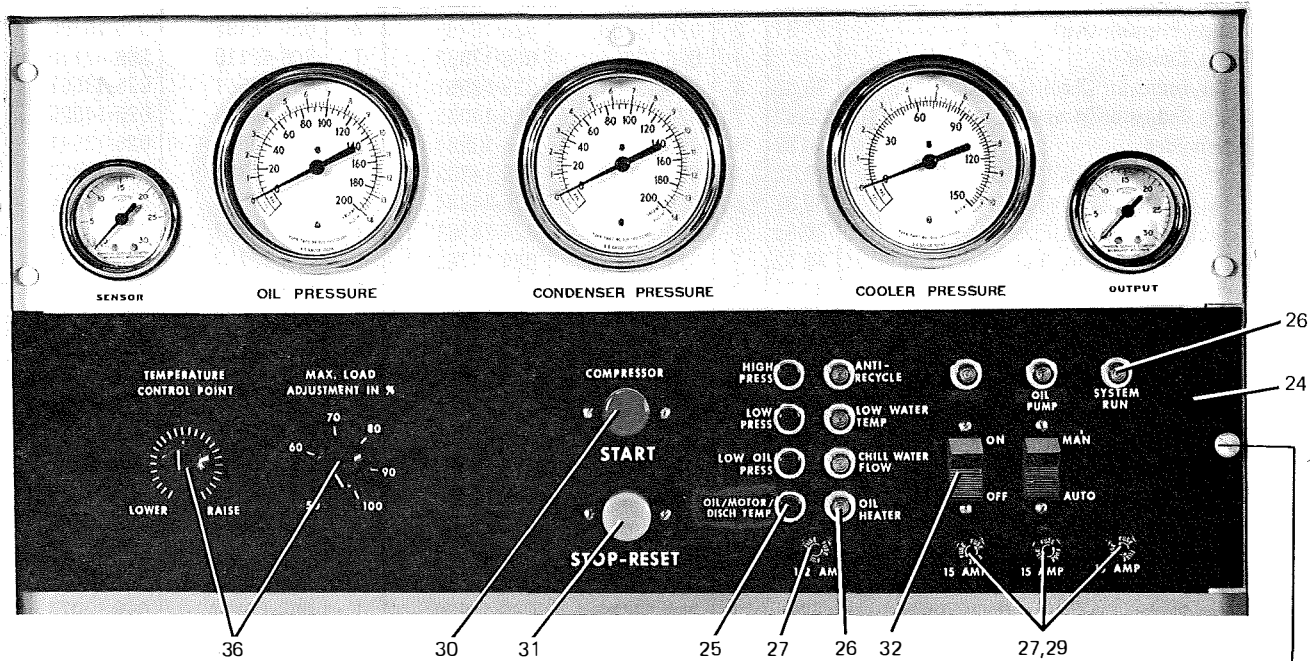

PNEUMATIC CONTROL CENTER

Earlier Production Models

8293-8295

FIG. 29— TERMINAL STRIP

9156A

FIG. 30— PNEUMATIC CONTROL CENTER — FRONT VIEW — Panel Part No.'s 366-17061-002, 366-17061-004