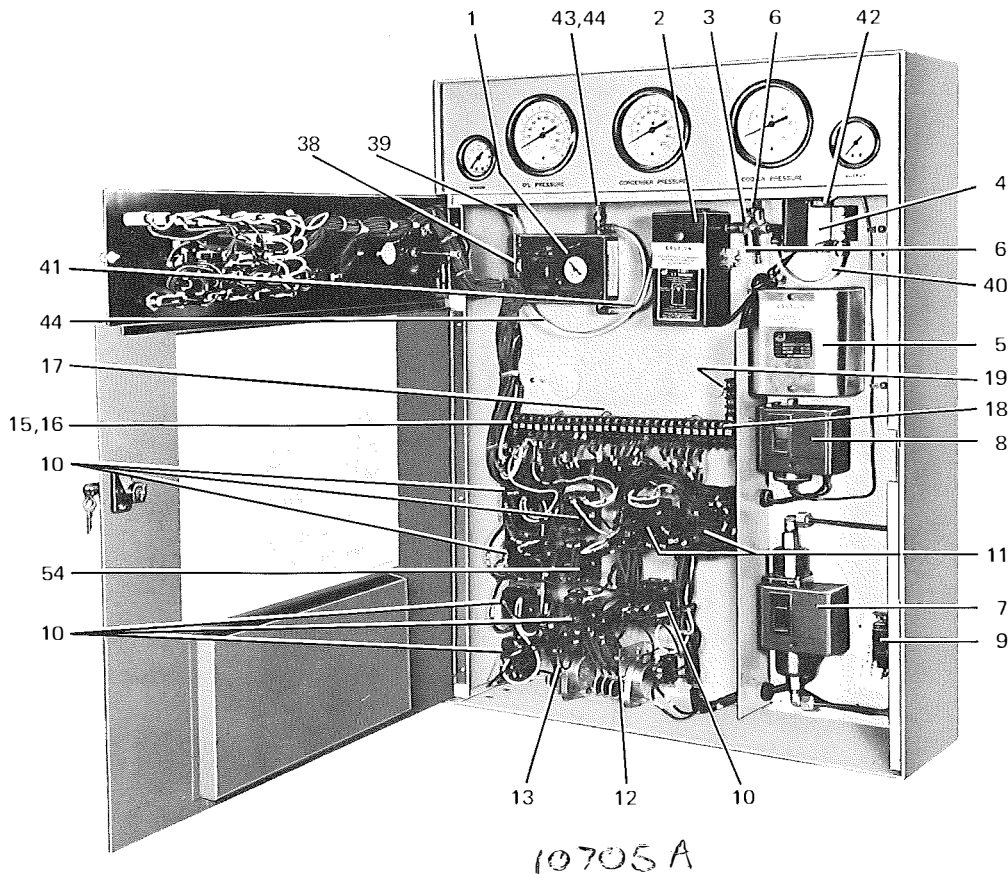

PNEUMATIC CONTROL CENTER

Latest Production Models

FIG. 27— PNEUMATIC CONTROL CENTER — DOOR CLOSED — Panel Part No.'s 366-42090-002, 366-42090-003

FIG. 28— PNEUMATIC CONTROL CENTER — DOOR OPEN — Panel Part No.'s. 366-42090-002, 366-42090-003