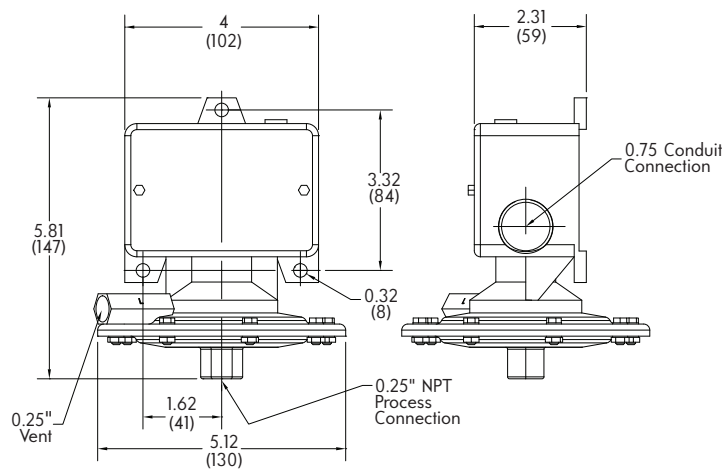

Dimension inches (mm) | Pressure Switches

8757-B4-15P
8757-B4-30P
8757-B4-60P
8757-B4-100P
8757-B4-200P