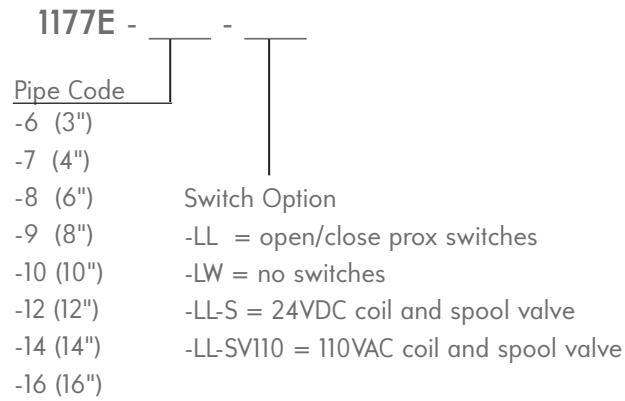

Ordering Information | 1177E Cycle Valves

VALVE ONLY

Part Numbers

1177E-6-VO
1177E-7-VO
1177E-8-VO
1177E-9-VO
1177E-10-VO
1177E-12-VO
1177E-14-VO
1177E-16-VO

UPGRADE KITS

Part Numbers

1177E-6-UK
1177E-7-UK
1177E-8-UK
1177E-9-UK
1177E-10-UK
1177E-12-UK
1177E-14-UK
1177E-16-UK

Upgrade kit allows conversion from 1177D to 177E products