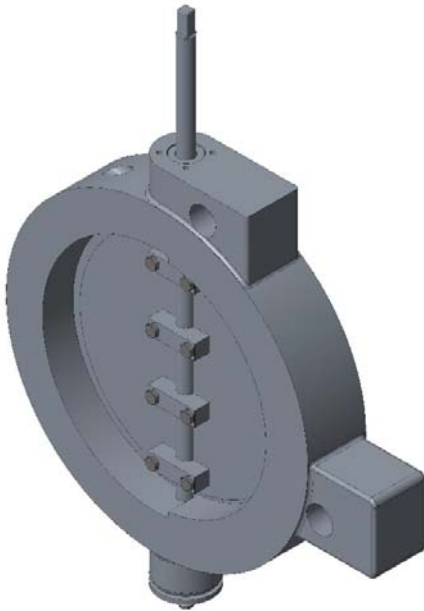

Ordering Information | 1177E Cycle Valves

VALVE ONLY

Part Numbers

1177E-6-VO
1177E-7-VO
1177E-8-VO
1177E-9-VO
1177E-10-VO
1177E-12-VO
1177E-14-VO
1177E-16-VO

UPGRADE KITS

Part Numbers

1177E-6-UK
1177E-7-UK
1177E-8-UK
1177E-9-UK
1177E-10-UK
1177E-12-UK
1177E-14-UK
1177E-16-UK

Upgrade kit allows conversion from 1177D to 177E products