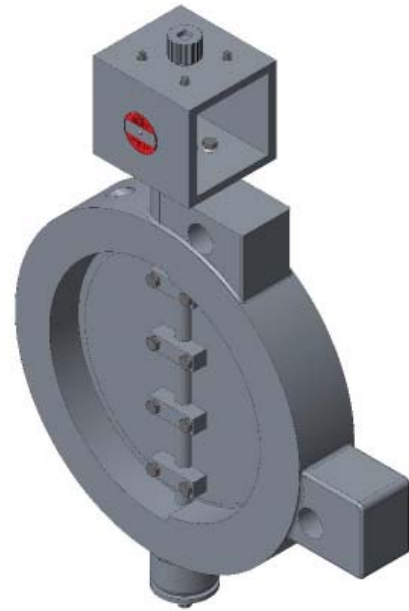

Ordering Information | 1177E Cycle Valves

VALVE ONLY

Part Numbers

1177E-6-VO
1177E-7-VO
1177E-8-VO
1177E-9-VO
1177E-10-VO
1177E-12-VO
1177E-14-VO
1177E-16-VO

UPGRADE KITS

Part Numbers

1177E-6-UK
1177E-7-UK
1177E-8-UK
1177E-9-UK
1177E-10-UK
1177E-12-UK
1177E-14-UK
1177E-16-UK

Upgrade kit allows conversion from 1177D to 177E products