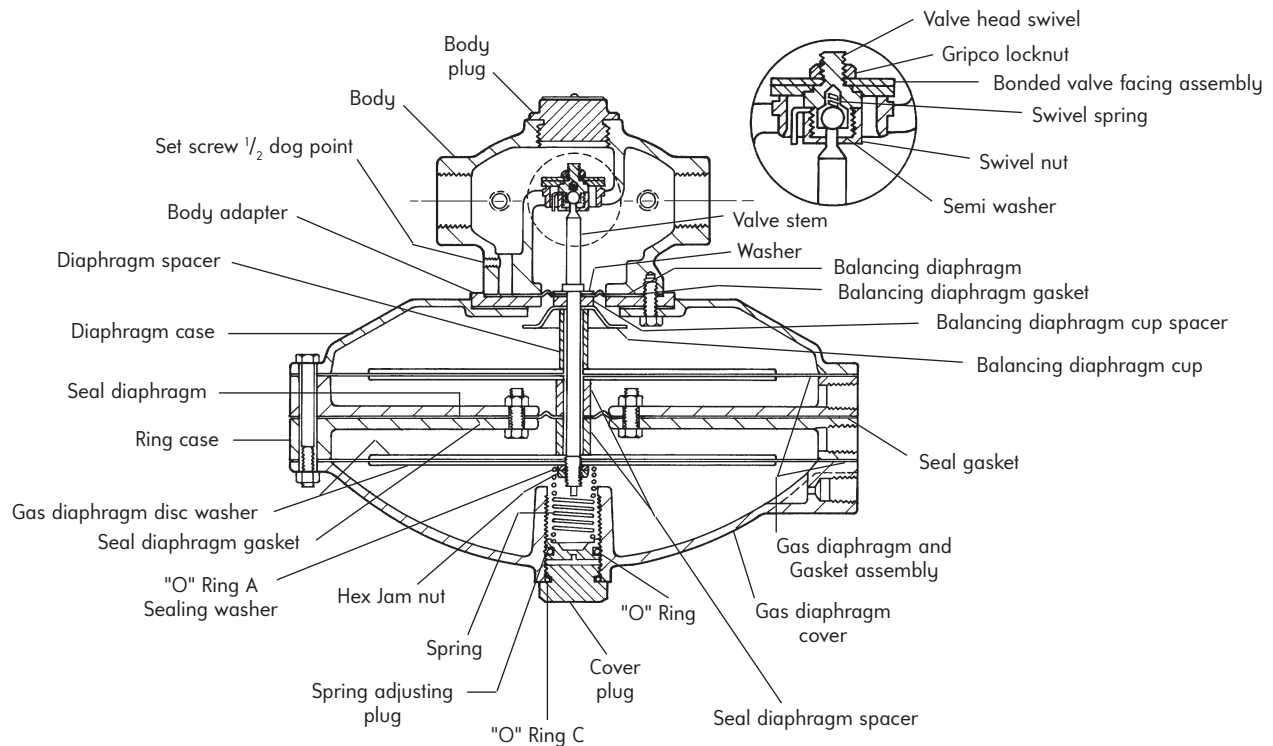

7288-0 & -1

Part Name	7288-0	7288-1
Body	2-9923-3	2-6518-3
Body Adapter	2-11892-1	2-11892-1
Gas Diaphragm and Gasket Assembly (2 req'd)	2-7024-1	2-7024-1
Body Plug	2-9289-1	2-9289-2
Balancing Diaphragm Cup	2-1290-2	2-1290-2
Balancing Diaphragm Cup Spacer	2-5823-1	2-5823-1
Balancing Diaphragm	2-6246-1	2-6246-1
Balancing Diaphragm Gasket	2-11893-1	2-11893-1
Seal Diaphragm	2-5769-1	2-5769-1
Seal Diaphragm Gasket	2-5770-1	2-5770-1
Spring	2-4263-1	2-4263-1
Spring Adjusting Plug	2-4095-2	2-4095-2
Seal Diaphragm Spacer (2 req'd)	2-5772-2	2-5772-2
Valve Stem	2-5824-1	2-5824-1
Gripco Locknut	R510-5092-JC	R510-5092-JC
Valve Head Swivel	2-3313-6	2-3313-6
Bonded Valve Facing Assembly	2-3941-2	2-3941-2
Swivel Spring	2-3314-1	2-3314-1
Swivel Nut	2-3385-2	2-3385-2
Semi Washer (2 req'd)	2-4067-1	2-4067-1
Washer	2-0541-1	2-0541-1
"O" Ring	R520-4140	R520-4140
"O" Ring "C"	R520-4150	R520-4150
Gas Diaphragm Cover	2-5749-1	2-5749-1
Hex Jam Nut	R510-2230-JC	R510-2230-JC
"O" Ring "A"	R520-4060	R520-4060
Sealing Washer	2-4851-1	2-4851-1
Gas Diaphragm Disc Washer (4 req'd)	2-2250-2	2-2250-2
Diaphragm Case	2-11904-1	2-11904-1
Ring Case (2 req'd)	2-5776-1	2-5776-1
Diaphragm Spacer	2-5823-1	2-1228-6
Set Screw 1/2 Dog Point	R776-1620-D1	R776-1620-D1
Cover Plug	2-2030-1	2-2030-1
Seal Gasket	2-6178-1	2-6178-1