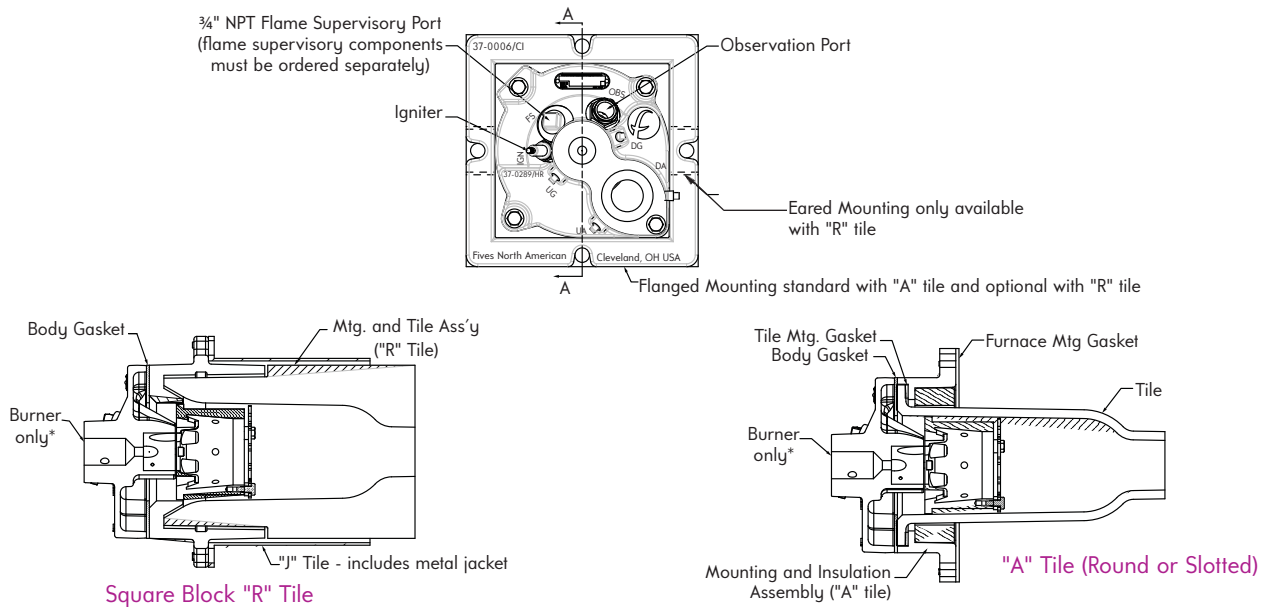

4441-1 Thru -7 Spare Parts List | Tempest®

Part Name	Burner designation					Burner designation		
	4441-1	4441-2	4441-3	4441-4-A	4441-4-B	4441-5	4441-6	4441-7
Natural Gas Burner Only*	4441-1/BO	4441-2/BO	4441-3/BO	4441-4-A/BO	4441-4-B/BO	4441-5/BO	4441-6/BO	4441-7/BO
Propane Gas Burner Only*	4441-1/BO/P	4441-2/BO/P	4441-3/BO/P	4441-4-A/BO/P	4441-4-B/BO/P	—	—	—
All Models Body Gasket	4-25427-1	4-25427-1	4-25428-1❖ 4-25427-1♣	4-6050-1◆ 4-25427-1⌘	4-6050-1◆ 4-25427-1⌘	4-6102-1	4-6102-1	4-6102-1
Igniter	R240-2100					—		
Observation Port	—					8790-0		
"R" Tile (Square Refractory) Eared Mtg. and Tile Ass'y	4-25476-2	4-25476-3	4-25476-4	4-25476-5	4-25476-6	4-25476-7	4-25476-8	4-25476-9
Flanged Mtg. and Tile Ass'y	4-25476-11	4-25476-12	4-25476-13	4-25476-14	4-25476-15	4-25476-16	4-25476-17	4-25476-18
"A" Tile Round Tile	4-29040-1	4-29040-2	4-29040-3	4-29040-4	4-29040-5	4-24586-6	4-24586-7	4-24586-8
Slotted Tile†	4-27596-1	4-27596-2	4-27596-3	4-27596-4	4-27596-5	4-25470-4	4-25470-5	4-25470-6
"F" Mounting & Insulation Ass'y	4-25716-1	4-25716-1	4-25716-1	4-25716-1	4-25716-1	4-25716-2	4-25716-2	4-25716-2
"FL" Mounting Plate	4-56081-1	4-56081-1	4-56081-1	4-56081-1	4-56081-1	4-56082-1	4-56082-1	4-56082-1
Tile Mtg. Gasket	4-25484-1	4-25484-1	4-25484-1	4-25484-1	4-25484-1	4-25485-1	4-25485-1	4-25485-1
"J" Tile (Square Refractory with 309 SST Jacket) Jacketed Mtg. and Tile Ass'y	4-52937-1	4-52937-2	4-52937-3	4-52937-4	4-52937-5	4-52937-6	4-52937-7	4-52937-8
"M" Metal Tile HV Tile	4-56079-1	4-56079-2	4-56079-3	4-56079-4	4-56079-5	4-56080-2	4-56080-3	4-56080-4
MV Tile	4-56079-3	4-56079-4	4-56079-5	4-56079-6	4-56079-7	4-56080-4	4-56080-5	—
Mounting Plate (for metal tile)	4-56081-2	4-56081-2	4-56081-2	4-56081-2	4-56081-2	4-56082-2	4-56082-2	4-56082-2
Tile Mtg. Gasket	4-25484-1	4-25484-1	4-25484-1	4-25484-1	4-25484-1	4-25485-1	4-25485-1	4-25485-1
Accessories (order separately)								
Furnace Mtg. Gasket‡	—					4-51882-1	—	
Flame Rod Assembly	4-25432-4❖ 4-25432-7♣	4-25432-1	4-25432-1	4-25432-1◆ 4-25432-3⌘	4-25432-3	4-25432-4	4-25432-4	4-25432-2
Petcocks (4 req'd)	—					1849-04	—	

* Burner Only includes Body Gasket, Stabilizer, Observation Port, Nameplate, and plugs. Stabilizer and air distribution plate is included with the Propane Burner only.

† Slotted tile orientation can be changed by loosening the bolts fastening the body to the mounting and adjusting the tile accordingly.

‡ For flanged "R" and "A" tiles.

◆ For sales orders below 2214482 booked 12/4/2012. ⌘ For sales orders above 2214482 booked 12/4/2012.

❖ For sales orders below 2249794 booked 4/30/2015. ♣ For sales orders above 2249794 booked 4/30/2015.