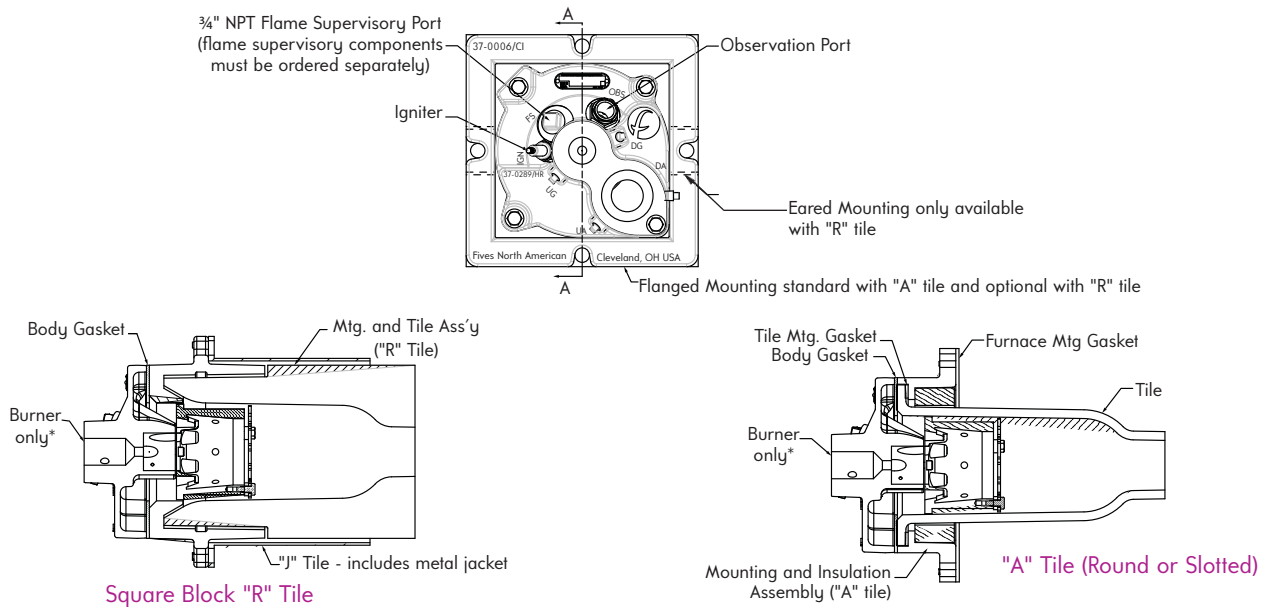

4441-1 Thru -7 Spare Parts List | Tempest®

Part Name	Burner designation					Burner designation		
	4441-1	4441-2	4441-3	4441-4-A	4441-4-B	4441-5	4441-6	4441-7
Natural Gas Burner Only*	4441-1/BO	4441-2/BO	4441-3/BO	4441-4-A/BO	4441-4-B/BO	4441-5/BO	4441-6/BO	4441-7/BO
Propane Gas Burner Only*	4441-1/BO/P	4441-2/BO/P	4441-3/BO/P	4441-4-A/BO/P	4441-4-B/BO/P	—	—	—
All Models Body Gasket	4-25427-1	4-25427-1	4-25428-1❖ 4-25427-1♣	4-6050-1◆ 4-25427-1⌘	4-6050-1◆ 4-25427-1⌘	4-6102-1	4-6102-1	4-6102-1
Igniter	R240-2100					—		
Observation Port	—					8790-0		
"R" Tile (Square Refractory) Eared Mtg. and Tile Ass'y	4-25476-2	4-25476-3	4-25476-4	4-25476-5	4-25476-6	4-25476-7	4-25476-8	4-25476-9
Flanged Mtg. and Tile Ass'y	4-25476-11	4-25476-12	4-25476-13	4-25476-14	4-25476-15	4-25476-16	4-25476-17	4-25476-18
"A" Tile Round Tile	4-29040-1	4-29040-2	4-29040-3	4-29040-4	4-29040-5	4-24586-6	4-24586-7	4-24586-8
Slotted Tile†	4-27596-1	4-27596-2	4-27596-3	4-27596-4	4-27596-5	4-25470-4	4-25470-5	4-25470-6
"F" Mounting & Insulation Ass'y	4-25716-1	4-25716-1	4-25716-1	4-25716-1	4-25716-1	4-25716-2	4-25716-2	4-25716-2
"FL" Mounting Plate	4-56081-1	4-56081-1	4-56081-1	4-56081-1	4-56081-1	4-56082-1	4-56082-1	4-56082-1
Tile Mtg. Gasket	4-25484-1	4-25484-1	4-25484-1	4-25484-1	4-25484-1	4-25485-1	4-25485-1	4-25485-1
"J" Tile (Square Refractory with 309 SST Jacket) Jacketed Mtg. and Tile Ass'y	4-52937-1	4-52937-2	4-52937-3	4-52937-4	4-52937-5	4-52937-6	4-52937-7	4-52937-8
"M" Metal Tile HV Tile	4-56079-1	4-56079-2	4-56079-3	4-56079-4	4-56079-5	4-56080-2	4-56080-3	4-56080-4
MV Tile	4-56079-3	4-56079-4	4-56079-5	4-56079-6	4-56079-7	4-56080-4	4-56080-5	—
Mounting Plate (for metal tile)	4-56081-2	4-56081-2	4-56081-2	4-56081-2	4-56081-2	4-56082-2	4-56082-2	4-56082-2
Tile Mtg. Gasket	4-25484-1	4-25484-1	4-25484-1	4-25484-1	4-25484-1	4-25485-1	4-25485-1	4-25485-1
Accessories (order separately)								
Furnace Mtg. Gasket‡	— 4-51882-1 —					— 4-51882-2 —		
Flame Rod Assembly	4-25432-4❖ 4-25432-7♣	4-25432-1	4-25432-1	4-25432-1◆ 4-25432-3⌘	4-25432-3	4-25432-4	4-25432-4	4-25432-2
Petcocks (4 req'd)	— 1849-04 —					— — —		

* Burner Only includes Body Gasket, Stabilizer, Observation Port, Nameplate, and plugs. Stabilizer and air distribution plate is included with the Propane Burner only.

† Slotted tile orientation can be changed by loosening the bolts fastening the body to the mounting and adjusting the tile accordingly.

‡ For flanged "R" and "A" tiles.

◆ For sales orders below 2214482 booked 12/4/2012. ⌘ For sales orders above 2214482 booked 12/4/2012.

❖ For sales orders below 2249794 booked 4/30/2015. ♣ For sales orders above 2249794 booked 4/30/2015.