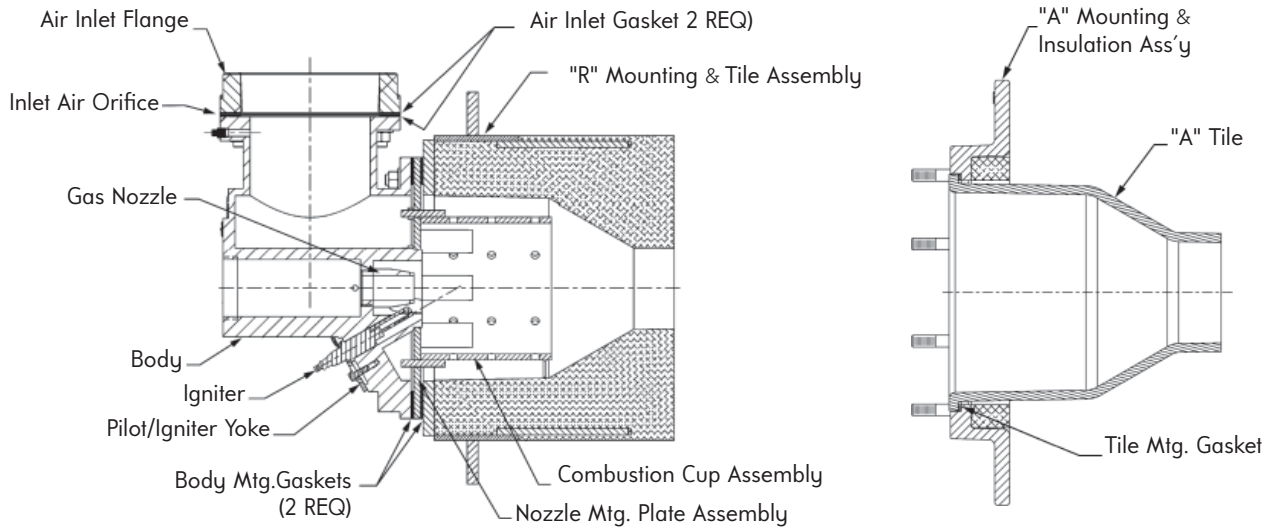

# 4441-8 Spare Parts List | Tempest®

Bulletin 4441  
page 18

Part Name	-8-A	-8-B	-8-C
<b>Natural Gas</b>			
Burner only	4441-8-A/E/BO	4441-8-B/E/BO	4441-8-C/E/BO
<b>All Models</b>			
Air Inlet Flange	_____	4-1695-6	_____
Air Inlet Gasket (2 req'd)	_____	4-5371-4	_____
Body	_____	4-29217-1	_____
Body Mtg. Gasket (2 req'd)	_____	4-29221-1	_____
Combustion Cup Assembly	_____	4-29796-1	_____
Gas Nozzle	_____	4-29793-1	_____
Igniter (for direct spark only)	_____	4-3681-1	_____
Igniter/Pilot Yoke	_____	4-27369-1	_____
Inlet Air Orifice	4-29795-1	4-29795-2	4-29795-3
Nozzle Mtg. Plate Assembly	_____	4-29824-1	_____
Observation Port	_____	8790-0	_____
<b>"R" Tile (Round Refractory)</b>			
Mtg. and Tile Assembly	4-29219-1	4-29219-2	4-29219-3
<b>"A" Tile (Alumina/Mullite)</b>			
Round Tile	4-54666-1	4-54666-2	4-54666-3
Slotted Tile	4-55510-1	4-55511-1	4-55512-1
"F" Mtg. and Insulation Ass'y	_____	4-56388-1	_____
"FL" Mounting Plate Ass'y	_____	4-56491-1	_____
Tile Mtg. Gasket	_____	4-54667-1	_____
<b>Accessories (order separately)</b>			
Flame Rod	_____	4-25432-8	_____
Petcocks (3 req'd)	_____	1849-04	_____
Petcocks-Long (1 req'd)	_____	1849-04-L	_____
Furnace Mtg. Gasket	_____	4-53689-1	_____
Pilot Assembly (-G version only)	_____	4-28157-1	_____