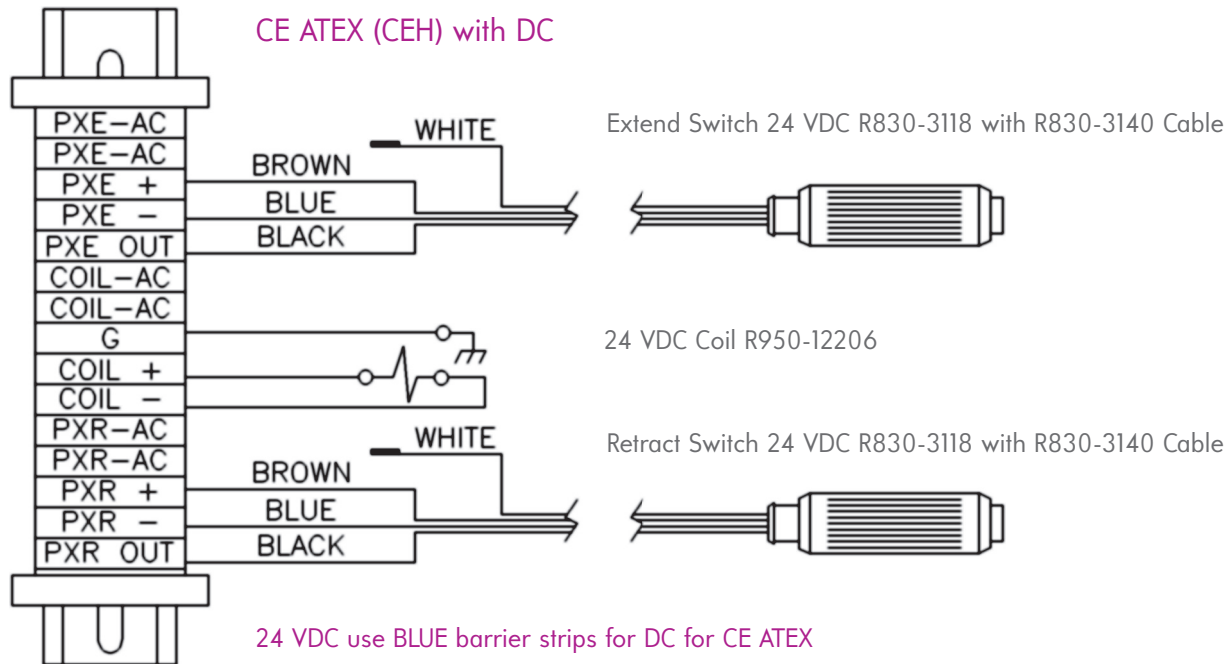

4058 Installation and operation (electrical)

Wiring for classified area end switch

Figure 7c: CE ATEX (CEH) with DC

Figure 7d: UL/CSA Class 1 Div 2 (ULH) with DC