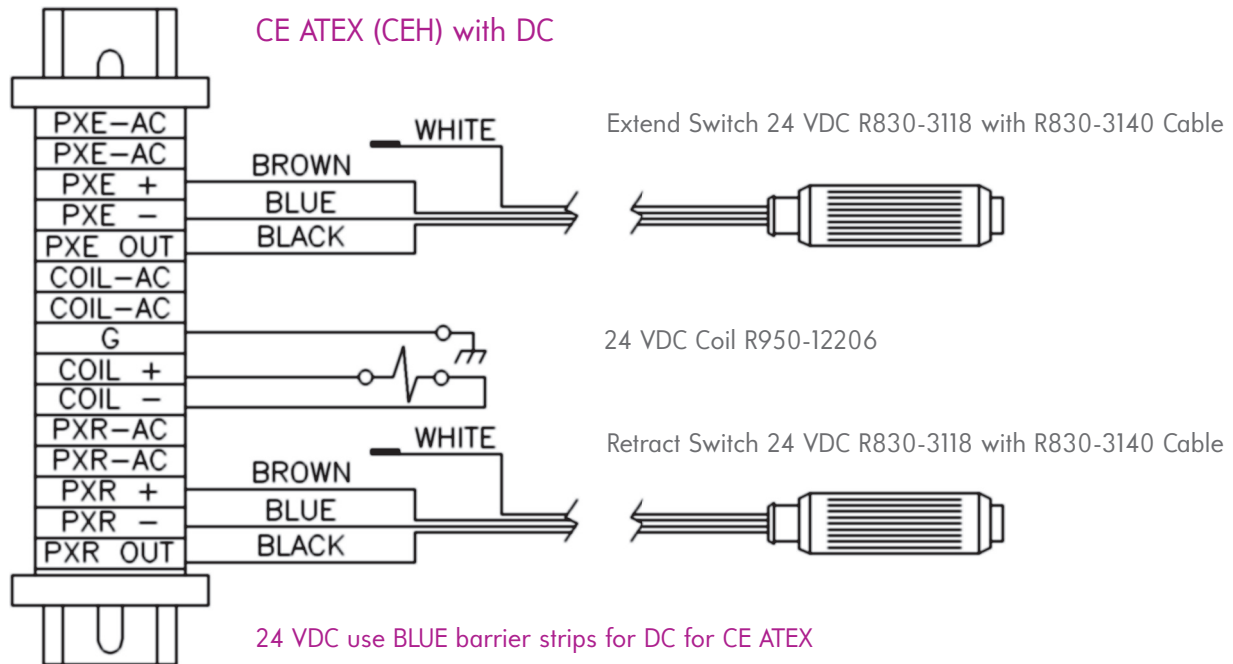

4058 Installation and operation (electrical)

Wiring for classified area end switch

Figure 7c: CE ATEX (CEH) with DC

Figure 7d: UL/CSA Class 1 Div 2 (ULH) with DC