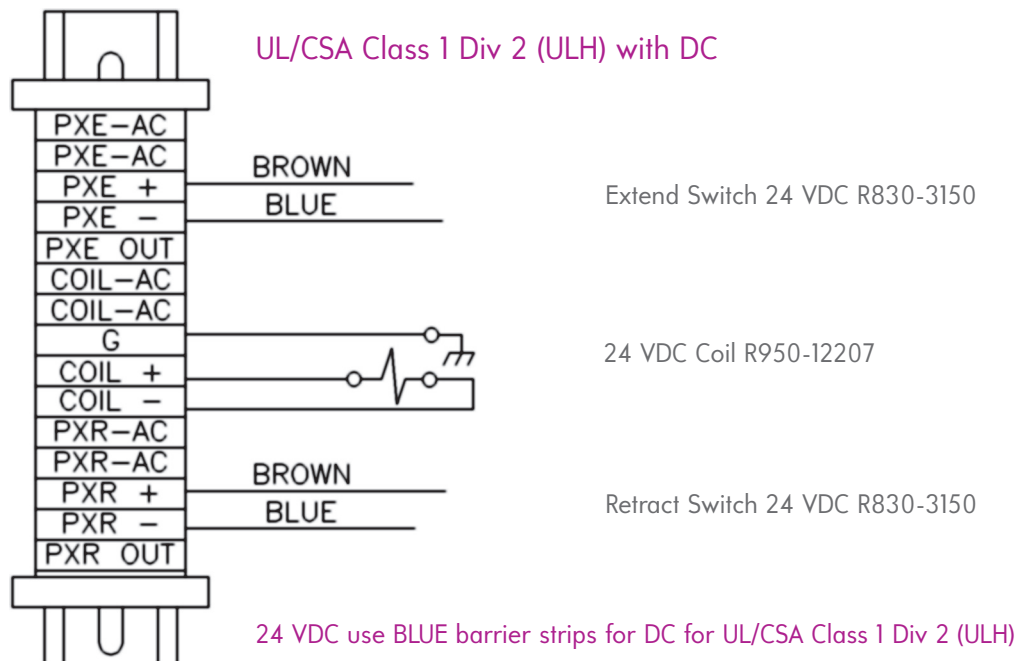

4058 Installation and operation (electrical)

Wiring for classified area end switch

Figure 7c: CE ATEX (CEH) with DC

Figure 7d: UL/CSA Class 1 Div 2 (ULH) with DC